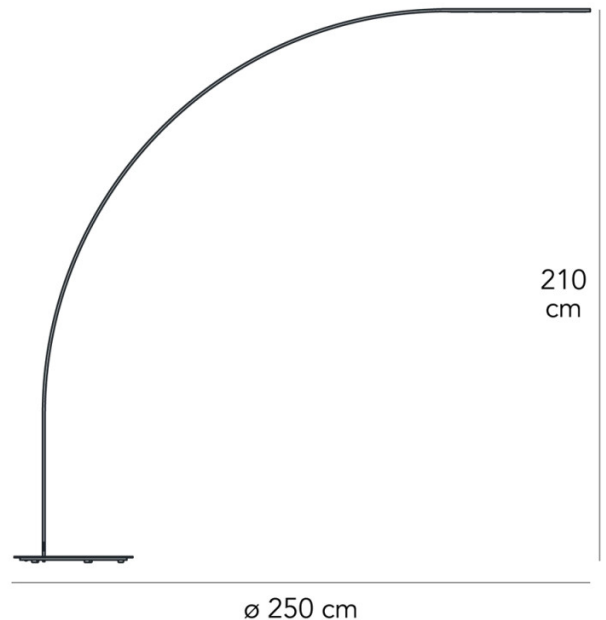

PRODUCT SPECIFICATION

Light Source: 22W, 2700K, 2400 Lumens

IP Code: 20

Dimming: In-line dimmer included on cable.

Dimensions: Base: Ø50cm
Height: 210cm (Max)
Width: 250cm

For all sales and technical enquiries, please contact: