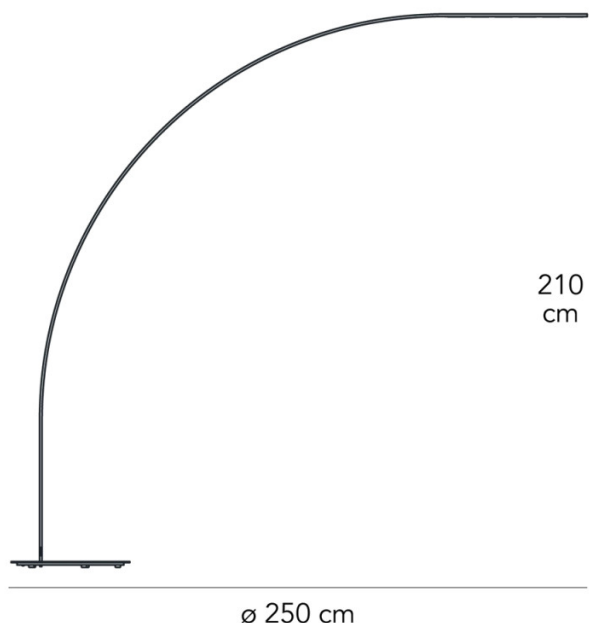

## PRODUCT SPECIFICATION

**Light Source:** 22W, 2700K, 2400 Lumens

**IP Code:** 20

**Dimming:** In-line dimmer included on cable.

**Dimensions:** Base: Ø50cm  
Height: 210cm (Max)  
Width: 250cm

**For all sales and technical enquiries, please contact:**