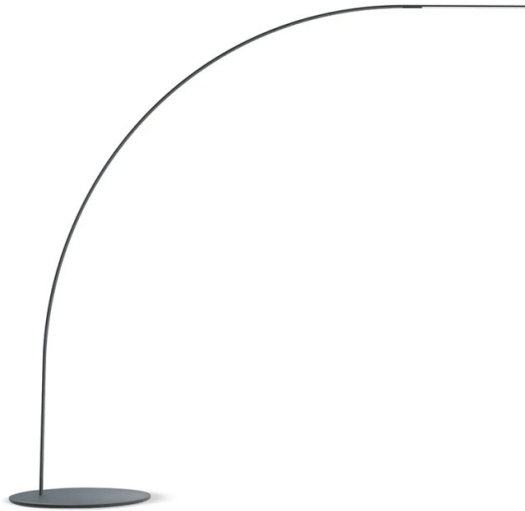

Fontana Arte Yumi LED Floor Lamp

LA3584/C

SOURCE: <https://www.davidvillagelighting.co.uk/product/Fontana-Arte-Yumi-LED-Floor-Lamp/17729>

PRODUCT DESCRIPTION

Designer: Shigeru Ban

Fontana Arte Yumi LED Floor Lamp

The Fontana Arte Yumi Floor Lamp, designed by Shigeru Ban, brings a harmonious elegance to modern interiors. "Yumi" translates to "bow" in Japanese, embodying the lamp's arched form and refined simplicity. This design uses a minimalistic silhouette with a strong yet lightweight structure, achieved by a composite material coated in carbon fibre, finished with a glossy, brushed surface.

Yumi's seamless integration of 170 discreetly embedded LEDs enhances its continuous curved form, casting a soft, warm downward light ideal for creating intimate atmospheres in any setting. With a timeless design, Yumi's understated sophistication adds character to a wide range of interiors, balancing distinct style with subtlety.

PRODUCT SPECIFICATION

Light Source: 22W, 2700K, 2400 Lumens

IP Code: 20

Dimming: In-line dimmer included on cable.

Dimensions: Base: Ø50cm
Height: 210cm (Max)
Width: 250cm

For all sales and technical enquiries, please contact: