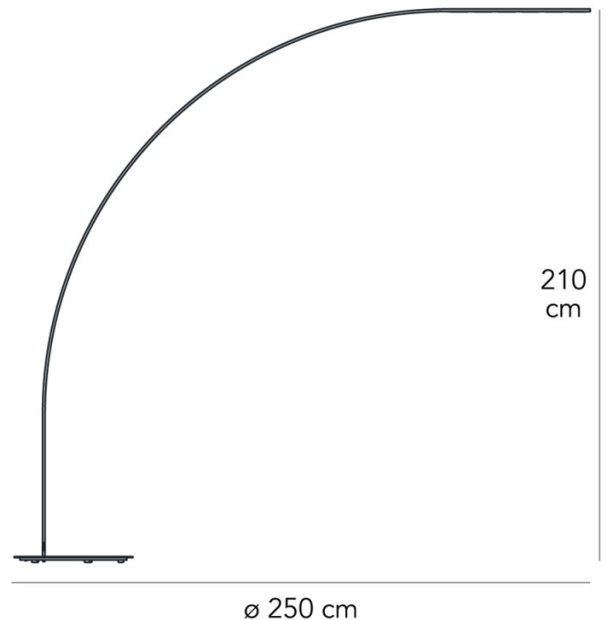

## PRODUCT SPECIFICATION

**Light Source:** 22W, 2700K, 2400 Lumens

**IP Code:** 20

**Dimming:** In-line dimmer included on cable.

**Dimensions:** Base: Ø50cm  
Height: 210cm (Max)  
Width: 250cm

**For all sales and technical enquiries, please contact:**