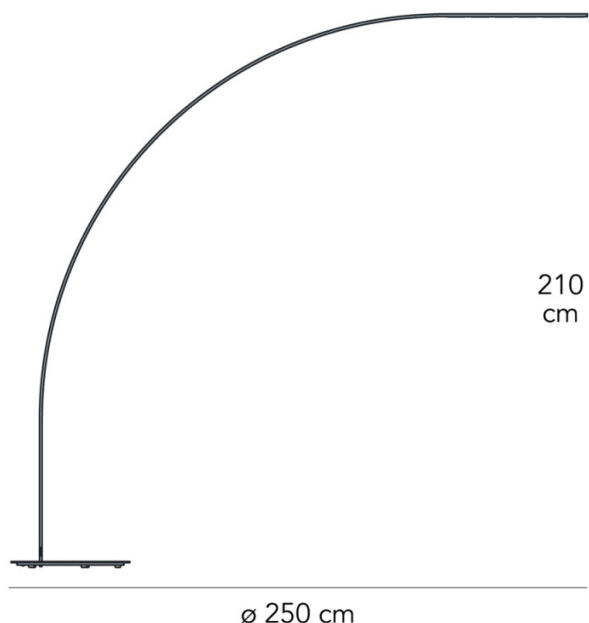

PRODUCT SPECIFICATION

Light Source: 22W, 2700K, 2400 Lumens

IP Code: 20

Dimming: In-line dimmer included on cable.

Dimensions: Base: Ø50cm
Height: 210cm (Max)
Width: 250cm

For all sales and technical enquiries, please contact: