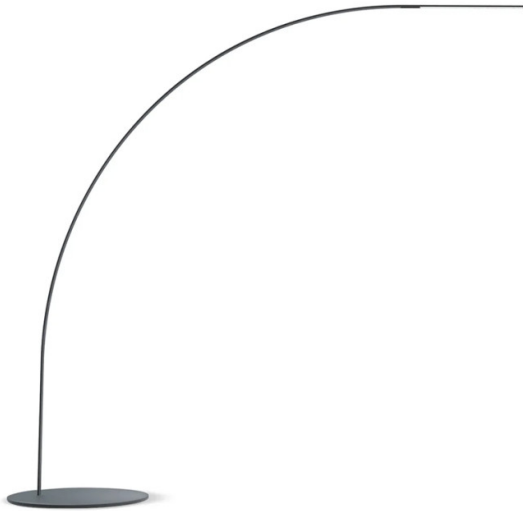

Fontana Arte Yumi LED Floor Lamp

LA3584/C

SOURCE: <https://www.davidvillagelighting.co.uk/product/Fontana-Arte-Yumi-LED-Floor-Lamp/17729>

PRODUCT DESCRIPTION

Designer: Shigeru Ban

Fontana Arte Yumi LED Floor Lamp

The Fontana Arte Yumi Floor Lamp, designed by Shigeru Ban, brings a harmonious elegance to modern interiors. "Yumi" translates to "bow" in Japanese, embodying the lamp's arched form and refined simplicity. This design uses a minimalistic silhouette with a strong yet lightweight structure, achieved by a composite material coated in carbon fibre, finished with a glossy, brushed surface.

Yumi's seamless integration of 170 discreetly embedded LEDs enhances its continuous curved form, casting a soft, warm downward light ideal for creating intimate atmospheres in any setting. With a timeless design, Yumi's understated sophistication adds character to a wide range of interiors, balancing distinct style with subtlety.

PRODUCT SPECIFICATION

Light Source: 22W, 2700K, 2400 Lumens

IP Code: 20

Dimming: In-line dimmer included on cable.

Dimensions: Base: Ø50cm
Height: 210cm (Max)
Width: 250cm

For all sales and technical enquiries, please contact: