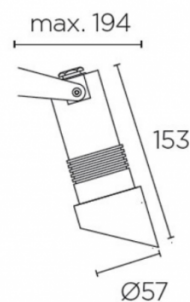

## PRODUCT SPECIFICATION

**Light Source:** 3W, 3000K, 343umens

**IP Code:** 65

**Dimming:** Non dimmable

**Dimensions:** 15.3 length  
19.4 max depth  
Ø 5.7 cm

For all sales and technical enquiries, please contact: