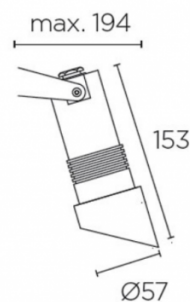

Integral driver , IP65 waterproofing for exterior use.
24 degree reflector with ground spike.

PRODUCT SPECIFICATION

Light Source: 3W, 3000K, 343umens

IP Code: 65

Dimming: Non dimmable

Dimensions: 15.3 length
19.4 max depth
Ø 5.7 cm