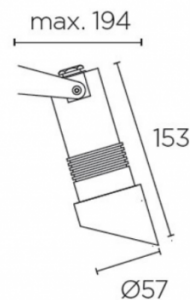

Integral driver , IP65 waterproofing for exterior use.
24 degree reflector with ground spike.

PRODUCT SPECIFICATION

Light Source: 3W, 3000K, 343umens

IP Code: 65

Dimming: Non dimmable

Dimensions: 15.3 length
19.4 max depth
Ø 5.7 cm