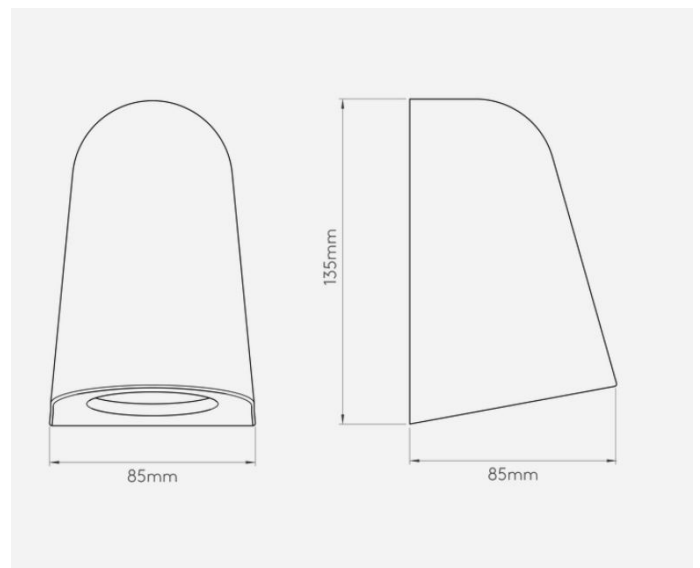

### PRODUCT SPECIFICATION

**Light Source:** 1 x Max 35W GU10 lamp (excluded)

**IP Code:** 65

**Dimming:** Dimmable via mains phase dimming.

**Dimensions:** Height: 13.5cm  
Width: 8.5cm  
Depth: 85cm

**For all sales and technical enquiries, please contact:**