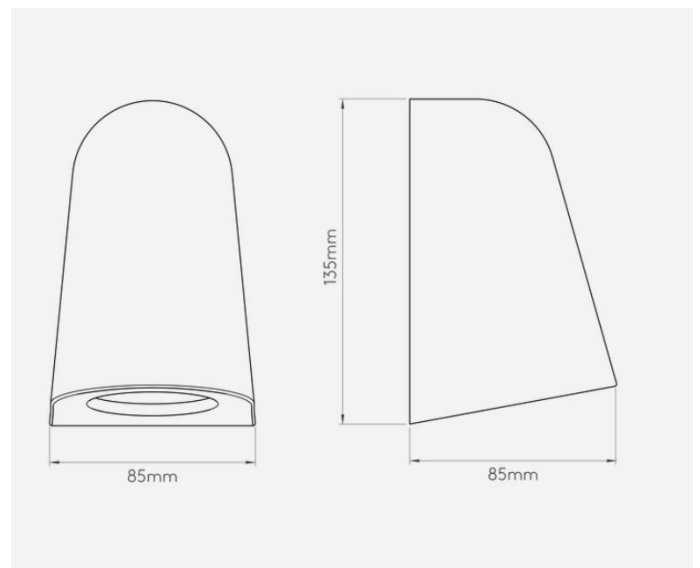

astro

Astro Mast Wall Light

LA4662S

SOURCE: <https://www.davidvillagelighting.co.uk/product/Astro-Mast-Wall-Light/17702>

PRODUCT DESCRIPTION

Astro Mast Wall Light

The Mast collection is ideal for outdoor use, bathroom (all zones) as well as for areas near the sea (less than 5 miles, 1000 hours salt spray tested). With an IP65, the Mast can be installed in all exterior settings. A wall light available in an antique brass, mass concrete, textured grey, matt white or textured black finish.

For exterior lights near the coast, explore the [Mast Coastal](#) as Astro Lighting has a collection dedicated on coastal lights.

PRODUCT SPECIFICATION

Light Source: 1 x Max 35W GU10 lamp (excluded)

IP Code: 65

Dimming: Dimmable via mains phase dimming.

Dimensions: Height: 13.5cm
Width: 8.5cm
Depth: 85cm

For all sales and technical enquiries, please contact:

+44 (0)114 263 4266

info@davidvillagelighting.co.uk

www.davidvillagelighting.co.uk