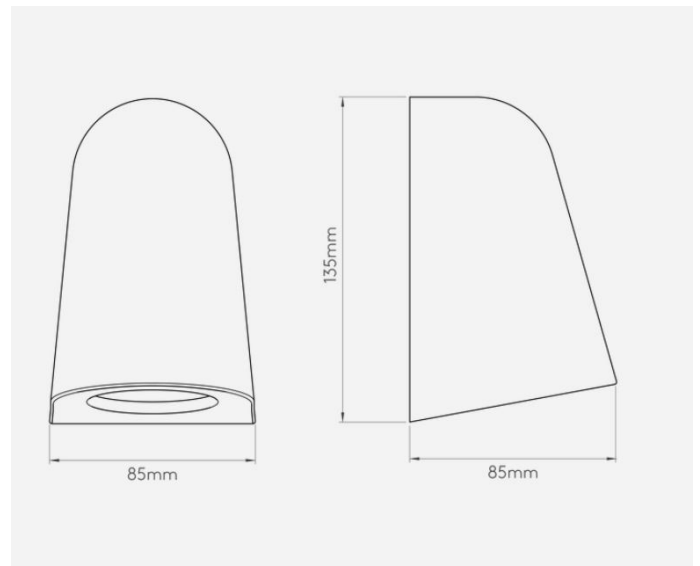

astro

Astro Mast Wall Light

LA4662S

SOURCE: <https://www.davidvillagelighting.co.uk/product/Astro-Mast-Wall-Light/17702>

PRODUCT DESCRIPTION

Astro Mast Wall Light

The Mast collection is ideal for outdoor use, bathroom (all zones) as well as for areas near the sea (less than 5 miles, 1000 hours salt spray tested). With an IP65, the Mast can be installed in all exterior settings. A wall light available in an antique brass, mass concrete, textured grey, matt white or textured black finish.

For exterior lights near the coast, explore the [Mast Coastal](#) as Astro Lighting has a collection dedicated on coastal lights.

PRODUCT SPECIFICATION

Light Source: 1 x Max 35W GU10 lamp (excluded)

IP Code: 65

Dimming: Dimmable via mains phase dimming.

Dimensions: Height: 13.5cm
Width: 8.5cm
Depth: 8.5cm

For all sales and technical enquiries, please contact:

+44 (0)114 263 4266

info@davidvillagelighting.co.uk

www.davidvillagelighting.co.uk