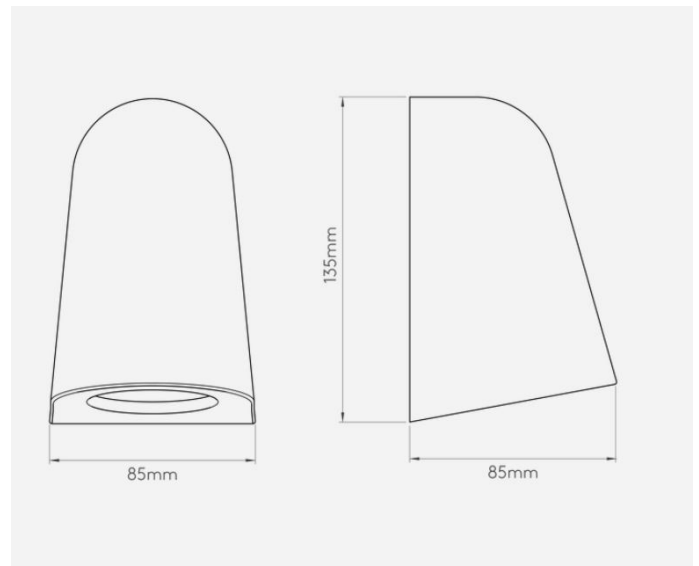

astro

Astro Mast Wall Light

LA4662S

SOURCE: <https://www.davidvillagelighting.co.uk/product/Astro-Mast-Wall-Light/17702>

PRODUCT DESCRIPTION

Astro Mast Wall Light

The Mast collection is ideal for outdoor use, bathroom (all zones) as well as for areas near the sea (less than 5 miles, 1000 hours salt spray tested). With an IP65, the Mast can be installed in all exterior settings. A wall light available in an antique brass, mass concrete, textured grey, matt white or textured black finish.

For exterior lights near the coast, explore the [Mast Coastal](#) as Astro Lighting has a collection dedicated on coastal lights.

PRODUCT SPECIFICATION

Light Source: 1 x Max 35W GU10 lamp (excluded)

IP Code: 65

Dimming: Dimmable via mains phase dimming.

Dimensions: Height: 13.5cm
Width: 8.5cm
Depth: 85cm

For all sales and technical enquiries, please contact:

+44 (0)114 263 4266

info@davidvillagelighting.co.uk

www.davidvillagelighting.co.uk