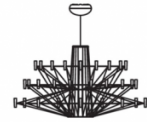

Dimensions: Coppelia Small

Ø68cm
Height: 42cm

Coppelia

Ø101cm
Height: 54cm

16 cm x 8 cm ceiling canopy
400 cm cable length

68cm | 26.7"

Coppelia Small

101cm | 39.8"