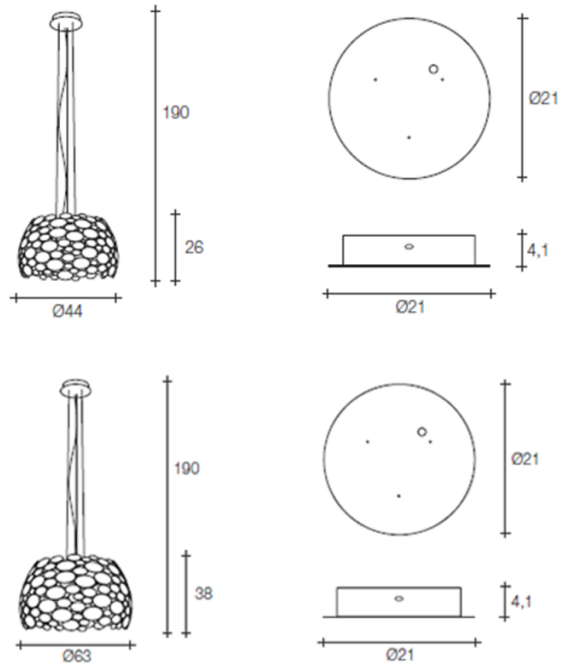

**Dimensions: Small:**  
 Shade: Ø44cm  
 Shade height: 26cm  
 Drop height: 190cm

**Large:**  
 Shade: Ø63cm  
 Shade height: 38cm  
 Drop height: 190cm

**For all sales and technical enquiries, please contact:**