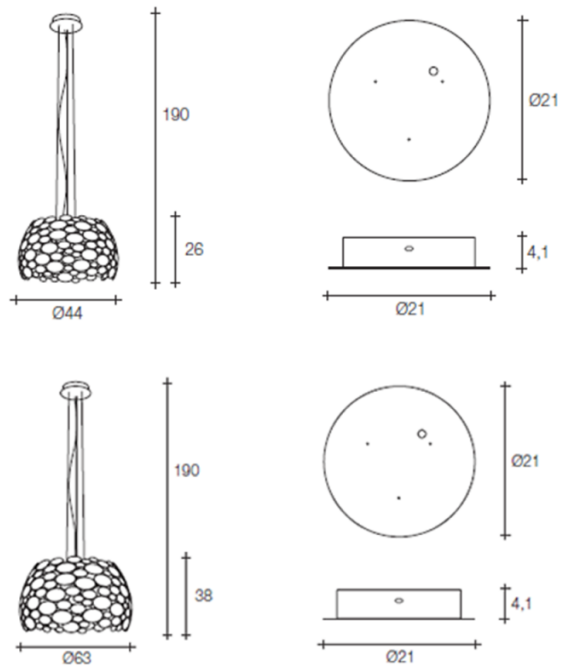

Anish LED Pendant can be strategically positioned above a kitchen or dining table to produce an eye-catching display. Anish is available in two size options, providing great variety for all sized rooms and environments, whether they're commercial or residential. Suspended by slender cables, the Anish LED Pendant produces a mesmerising display.

PRODUCT SPECIFICATION

Light Source: 27W, 3000K, 3970 Lumens
IP Code: 20
Dimming: Dimmable via 1-10V dimming systems. Please consult your electrician, additional wiring may be required on site.

Dimensions: Small:
 Shade: Ø44cm
 Shade height: 26cm
 Drop height: 190cm

Large:
 Shade: Ø63cm
 Shade height: 38cm
 Drop height: 190cm

For all sales and technical enquiries, please contact:

+44 (0)114 263 4266

info@davidvillagelighting.co.uk

www.davidvillagelighting.co.uk