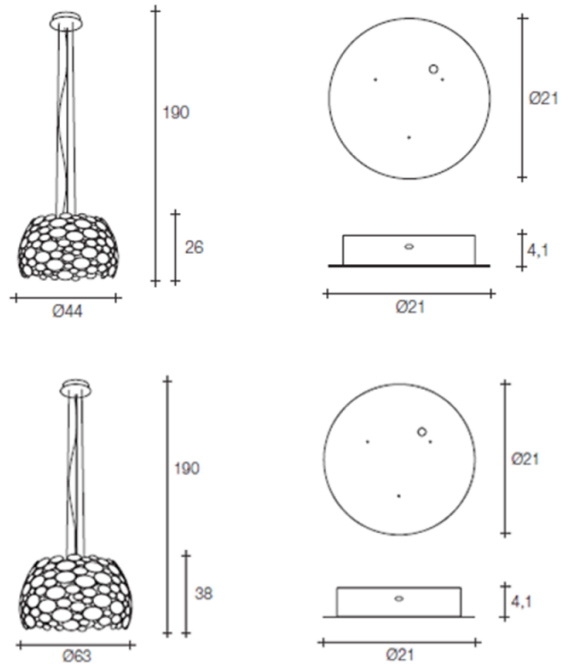

PRODUCT SPECIFICATION

1. **Light Source:** 27W, 3000K, 3970 Lumens
2. **IP Code:** 20
3. **Dimming:** Dimmable via 1-10V dimming systems. Please consult your electrician, additional wiring may be required on site.
4. **Dimensions: Small:**
   Shade: Ø44cm
   Shade height: 26cm
   Drop height: 190cm
5. **Large:**
   Shade: Ø63cm
   Shade height: 38cm
   Drop height: 190cm