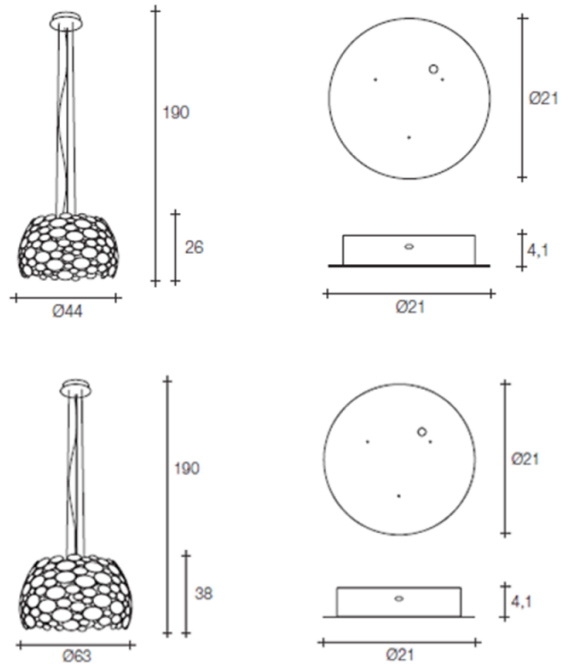

## PRODUCT SPECIFICATION

- Light Source:** 27W, 3000K, 3970 Lumens
- IP Code:** 20
- Dimming:** Dimmable via 1-10V dimming systems. Please consult your electrician, additional wiring may be required on site.
- Dimensions: Small:**  
 Shade: Ø44cm  
 Shade height: 26cm  
 Drop height: 190cm
- Large:**  
 Shade: Ø63cm  
 Shade height: 38cm  
 Drop height: 190cm