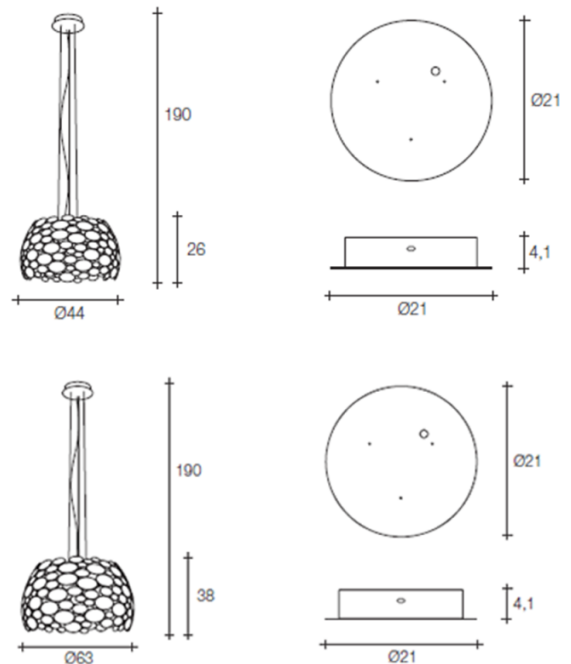

PRODUCT SPECIFICATION

Light Source: 27W, 3000K, 3970 Lumens

IP Code: 20

Dimming: Dimmable via 1-10V dimming systems. Please consult your electrician, additional wiring may be required on site.

Dimensions: Small:

Shade: Ø44cm
Shade height: 26cm
Drop height: 190cm

Large:

Shade: Ø63cm
Shade height: 38cm
Drop height: 190cm

For all sales and technical enquiries, please contact:

+44 (0)114 263 4266

info@davidvillagelighting.co.uk