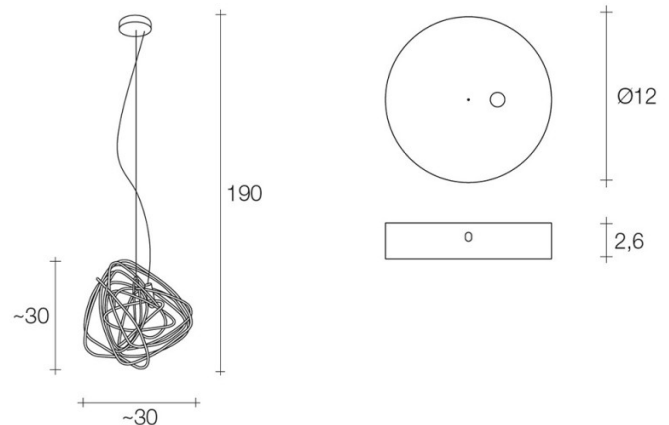

Terzani Doodle Suspension

LA4654

SOURCE: <https://www.davidvillagelighting.co.uk/product/Terzani-Doodle-Suspension/17676>

PRODUCT DESCRIPTION

Designer: Simone Micheli

Terzani Doodle Suspension

Terzani Doodle Suspension was designed by Simone Micheli and each luminaire is handcrafted and unique, ensuring no two are the same. Each Doodle pendant has been crafted by master artisans to resemble randomised paths and give control over the journey we want to take, resembling a doodle on a piece of paper. Thanks to a separate suspension cable that holds the weight of the abstract structure, the light source can be placed anywhere within the body to personalise the silhouette.

Please note: Due to the material, the copper version of the Terzani Doodle Suspension may patina over time.

PRODUCT SPECIFICATION

- Light Source:** 1 x Max 2W G4 LED (excluded)
- IP Code:** 20
- Dimming:** Non-Dimmable.
- Dimensions:** Structure: Ø30cm
Max Cable Drop: 190cm
Ceiling Canopy: Ø12cm x 2.6cm