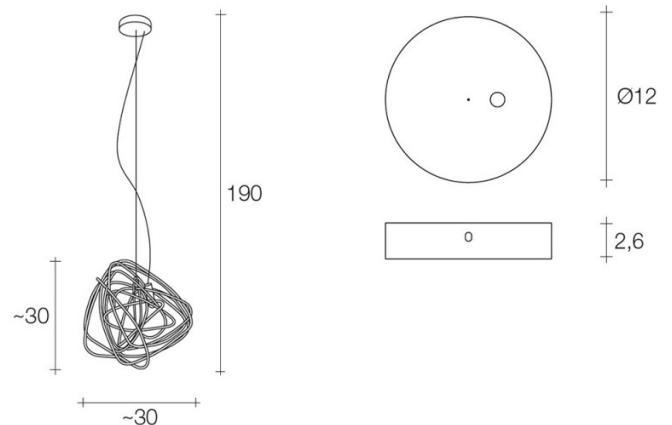

## PRODUCT SPECIFICATION

- Light Source:** 1 x Max 2W G4 LED (excluded)
- IP Code:** 20
- Dimming:** Non-Dimmable.
- Dimensions:** Structure: Ø30cm  
Max Cable Drop: 190cm  
Ceiling Canopy: Ø12cm x 2.6cm