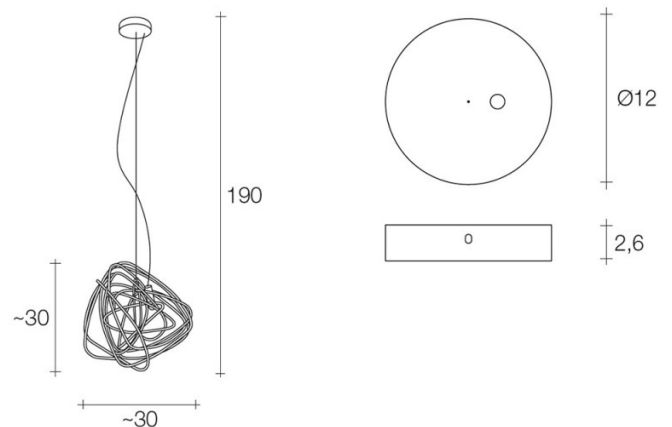

Terzani Doodle Suspension

LA4654

SOURCE: <https://www.davidvillagelighting.co.uk/product/Terzani-Doodle-Suspension/17676>

PRODUCT DESCRIPTION

Designer: Simone Micheli

Terzani Doodle Suspension

Terzani Doodle Suspension was designed by Simone Micheli and each luminaire is handcrafted and unique, ensuring no two are the same. Each Doodle pendant has been crafted by master artisans to resemble randomised paths and give control over the journey we want to take, resembling a doodle on a piece of paper. Thanks to a separate suspension cable that holds the weight of the abstract structure, the light source can be placed anywhere within the body to personalise the silhouette.

Please note: Due to the material, the copper version of the Terzani Doodle Suspension may patina over time.

PRODUCT SPECIFICATION

- Light Source:** 1 x Max 2W G4 LED (excluded)
- IP Code:** 20
- Dimming:** Non-Dimmable.
- Dimensions:** Structure: Ø30cm
Max Cable Drop: 190cm
Ceiling Canopy: Ø12cm x 2.6cm