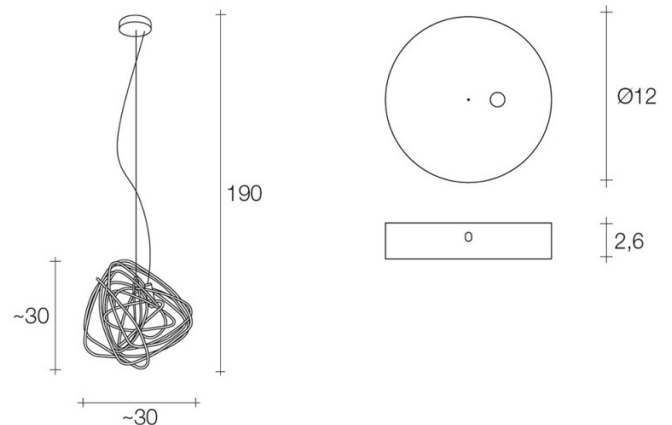

Terzani Doodle Suspension

LA4654

SOURCE: <https://www.davidvillagelighting.co.uk/product/Terzani-Doodle-Suspension/17676>

PRODUCT DESCRIPTION

Designer: Simone Micheli

Terzani Doodle Suspension

Terzani Doodle Suspension was designed by Simone Micheli and each luminaire is handcrafted and unique, ensuring no two are the same. Each Doodle pendant has been crafted by master artisans to resemble randomised paths and give control over the journey we want to take, resembling a doodle on a piece of paper. Thanks to a separate suspension cable that holds the weight of the abstract structure, the light source can be placed anywhere within the body to personalise the silhouette.

Please note: Due to the material, the copper version of the Terzani Doodle Suspension may patina over time.

PRODUCT SPECIFICATION

- Light Source:** 1 x Max 2W G4 LED (excluded)
- IP Code:** 20
- Dimming:** Non-Dimmable.
- Dimensions:** Structure: Ø30cm
Max Cable Drop: 190cm
Ceiling Canopy: Ø12cm x 2.6cm