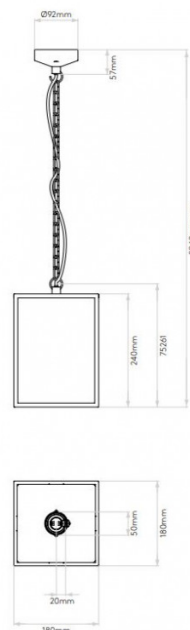

astro

Astro Homefield Pendant 240

LA4649

SOURCE: <https://www.davidvillagelighting.co.uk/product/Astro-Homefield-Pendant-240/17668>

PRODUCT DESCRIPTION

Homefield 240 by Astro

Homefield pendant is suitable for both interior and exterior use (IP23), and available in a textured black or natural brass finish. Made with a mild steel frame and clear glass shade, the Homefield light reminisces something from the past.

PRODUCT SPECIFICATION

Light Source: 1 x Max 60W E27 (excluded)

IP Code: 23

Dimming: Dimmable via mains phase dimming.

Dimensions: Shade height: 20.4cm
Max length: 18cm
Ceiling attachment: Ø18cm

For all sales and technical enquiries, please contact: