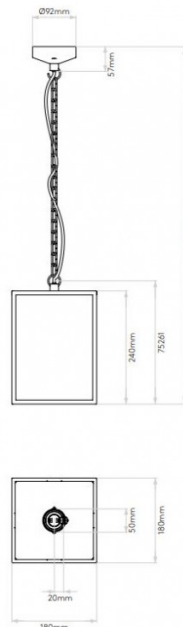

astro

Astro Homefield Pendant 240

LA4649

SOURCE: <https://www.davidvillagelighting.co.uk/product/Astro-Homefield-Pendant-240/17668>

PRODUCT DESCRIPTION

Homefield 240 by Astro

Homefield pendant is suitable for both interior and exterior use (IP23), and available in a textured black or natural brass finish. Made with a mild steel frame and clear glass shade, the Homefield light reminisces something from the past.

PRODUCT SPECIFICATION

- Light Source:** 1 x Max 60W E27 (excluded)
- IP Code:** 23
- Dimming:** Dimmable via mains phase dimming.
- Dimensions:** Shade height: 20.4cm
Max length: 18cm
Ceiling attachment: Ø18cm