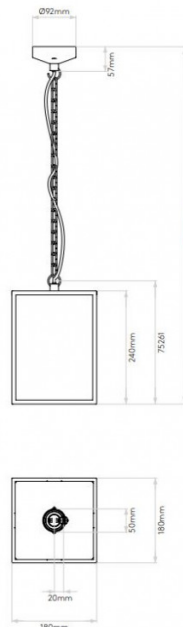

## PRODUCT SPECIFICATION

**Light Source:** 1 x Max 60W E27 (excluded)

**IP Code:** 23

**Dimming:** Dimmable via mains phase dimming.

**Dimensions:** Shade height: 20.4cm  
 Max length: 18cm  
 Ceiling attachment: Ø18cm