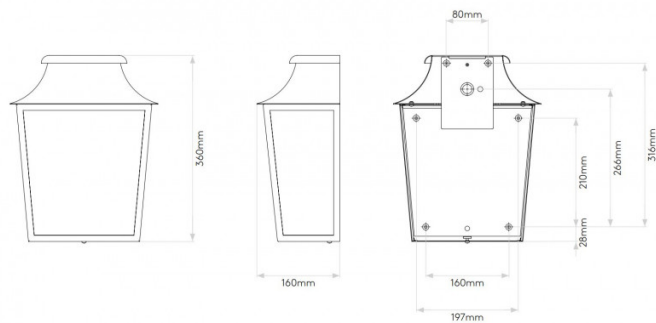

## PRODUCT SPECIFICATION

- Light Source:** 1 x Max 60W E27/ES (excluded)
- IP Code:** 44
- Dimming:** Dimmable via mains phase dimming.
- Dimensions:** Height: 36cm  
Width: 28.5cm  
Depth: 16cm

**For all sales and technical enquiries, please contact:**