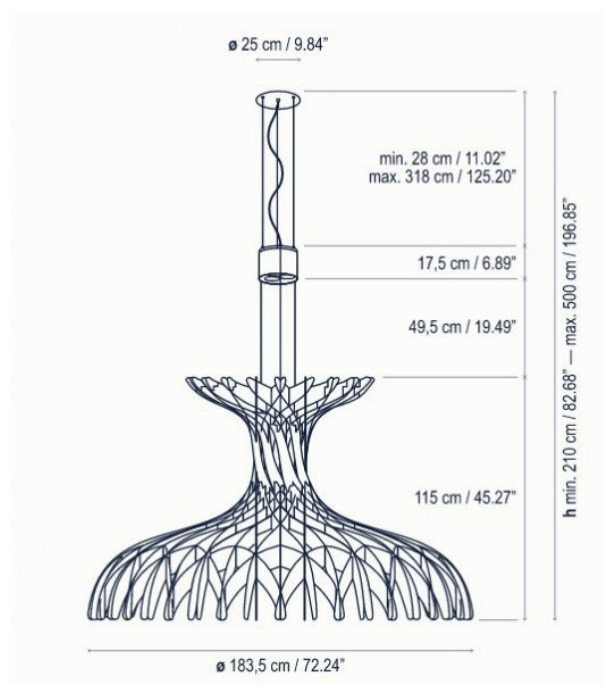

Bover Dome 180 LED Pendant

LA3727/180

SOURCE: <https://www.davidvillagelighting.co.uk/product/Bover-Dome-180-LED-Pendant/17603>

PRODUCT DESCRIPTION

Designer: Benedetta Tagliabue

Bover Dome 180 LED Pendant

The integration of design, art and light dates back a long time ago, and it is perfectly encapsulated in the Bover Dome 180 LED Pendant. The Dome Pendant becomes a light sculpture which confers a bold personality in your environment.

With Dome 180 by Bover, the LED light source is placed outside of the object, with the illumination shining through the wooden frame and creating magnificent shadows of light, which reflect against your walls and the floor below. The Dome 180 LED Pendant is completely handmade and produced in Barcelona at the Bover headquarters. More than 170 big and small wood fragments are wisely intertwined and sewed one by one to end up in such a jigsaw puzzle.

PRODUCT SPECIFICATION

- Light Source:** 75W, 2700K, 8250 Lumens
- IP Code:** 20
- Dimming:** Dimmable using leading edge and trailing edge (Triac).
- Dimensions:** Shade: Ø183.5cm
Shade Height: 115cm
Maximum Drop: 500cm