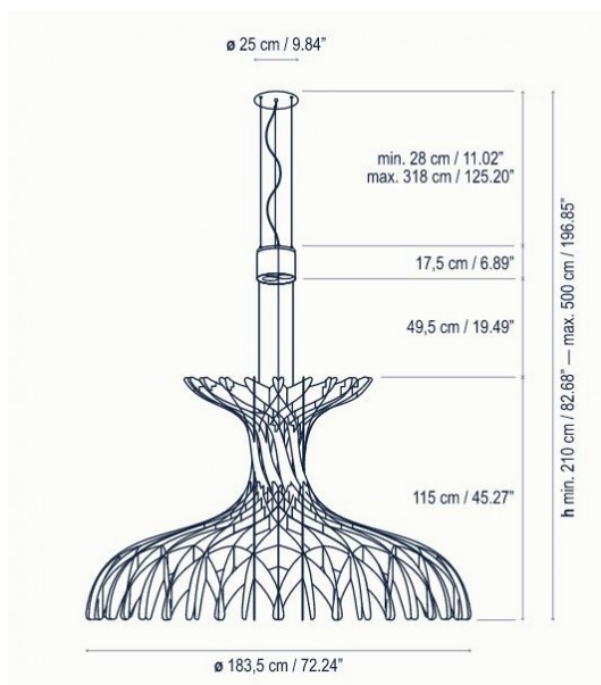

Bover Dome 180 LED Pendant

LA3727/180

SOURCE: <https://www.davidvillagelighting.co.uk/product/Bover-Dome-180-LED-Pendant/17603>

PRODUCT DESCRIPTION

Designer: Benedetta Tagliabue

Bover Dome 180 LED Pendant

The integration of design, art and light dates back a long time ago, and it is perfectly encapsulated in the Bover Dome 180 LED Pendant. The Dome Pendant becomes a light sculpture which confers a bold personality in your environment.

With Dome 180 by Bover, the LED light source is placed outside of the object, with the illumination shining through the wooden frame and creating magnificent shadows of light, which reflect against your walls and the floor below. The Dome 180 LED Pendant is completely handmade and produced in Barcelona at the Bover headquarters. More than 170 big and small wood fragments are wisely intertwined and sewed one by one to end up in such a jigsaw puzzle.

PRODUCT SPECIFICATION

- Light Source:** 75W, 2700K, 8250 Lumens
- IP Code:** 20
- Dimming:** Dimmable using leading edge and trailing edge (Triac).
- Dimensions:** Shade: Ø183.5cm
Shade Height: 115cm
Maximum Drop: 500cm