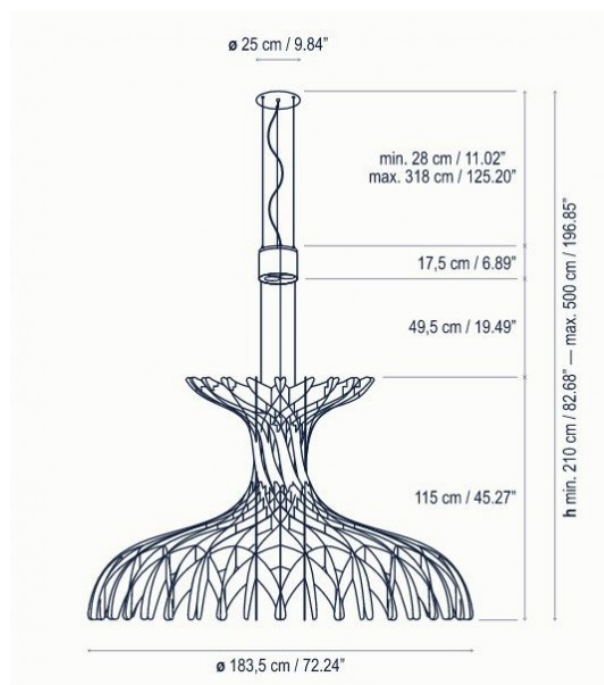

# Bover Dome 180 LED Pendant

LA3727/180

SOURCE: <https://www.davidvillagelighting.co.uk/product/Bover-Dome-180-LED-Pendant/17603>

## PRODUCT DESCRIPTION

**Designer:** Benedetta Tagliabue

With Dome 180 by Bover, the LED light source is placed outside of the object, with the illumination shining through the wooden frame and creating magnificent shadows of light, which reflect against your walls and the floor below. The Dome 180 LED Pendant is completely handmade and produced in Barcelona at the Bover headquarters. More than 170 big and small wood fragments are wisely intertwined and sewed one by one to end up in such a jigsaw puzzle.

## PRODUCT SPECIFICATION

- Light Source:** 75W, 2700K, 8250 Lumens
- IP Code:** 20
- Dimming:** Dimmable using leading edge and trailing edge (Triac).
- Dimensions:** Shade: Ø183.5cm  
Shade Height: 115cm  
Maximum Drop: 500cm