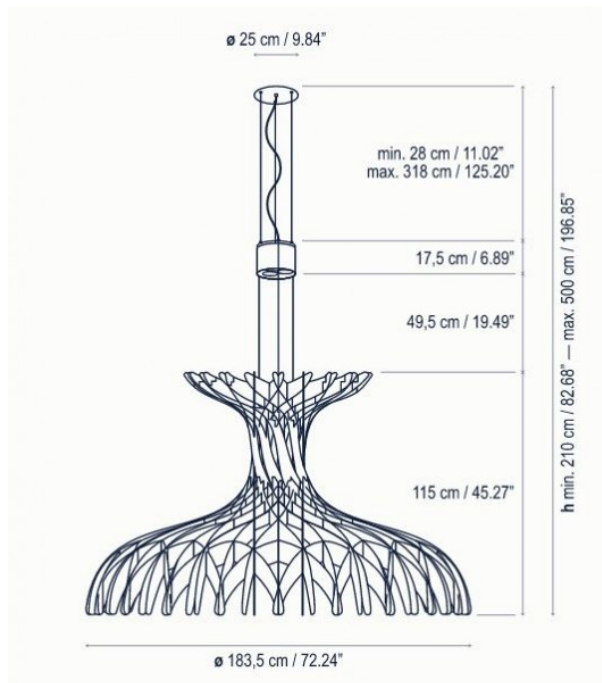

# Bover Dome 180 LED Pendant

LA3727/180

SOURCE: <https://www.davidvillagelighting.co.uk/product/Bover-Dome-180-LED-Pendant/17603>

With Dome 180 by Bover, the LED light source is placed outside of the object, with the illumination shining through the wooden frame and creating magnificent shadows of light, which reflect against your walls and the floor below. The Dome 180 LED Pendant is completely handmade and produced in Barcelona at the Bover headquarters. More than 170 big and small wood fragments are wisely intertwined and sewed one by one to end up in such a jigsaw puzzle.

## PRODUCT SPECIFICATION

- Light Source:** 75W, 2700K, 8250 Lumens
- IP Code:** 20
- Dimming:** Dimmable using leading edge and trailing edge (Triac).
- Dimensions:** Shade: Ø183.5cm  
Shade Height: 115cm  
Maximum Drop: 500cm