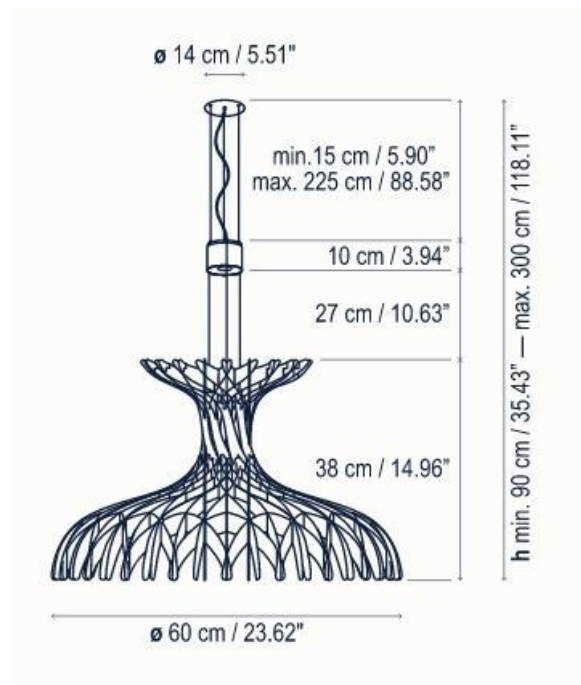

Bover Dome 60 LED Pendant

LA3727/60

SOURCE: <https://www.davidvillagelighting.co.uk/product/Bover-Dome-60-LED-Pendant/17601>

PRODUCT DESCRIPTION

Designer: Benedetta Tagliabue

Bover Dome 60 LED Pendant

Designed by Benedetta Tagliabue, the Bover Dome 60 LED Pendant is a beautiful combination of art and light - Tagliabue wanted to create a light sculpture rather than a typical luminaire, and the result is a lighting solution which confers its own personality, and is sure to be a conversation starter no matter where it is showcased.

Each Bover Dome LED Pendant is hand crafted and utilises high quality natural materials, more than 165 beech wood pieces are merged together to form the wooden shade. The LED light source sits above the structure to illuminate throughout the open and diffused portions of the wooden frame; casting beautiful shadow patterns on your surfaces below.

PRODUCT SPECIFICATION

- Light Source:** 12.5W, 2700K, 1332 Lumens
- IP Code:** 20
- Dimming:** Dimmable using leading edge and trailing edge (Triac).
- Dimensions:** Shade: Ø60cm
Shade Height: 38cm
Maximum Drop: 300cm