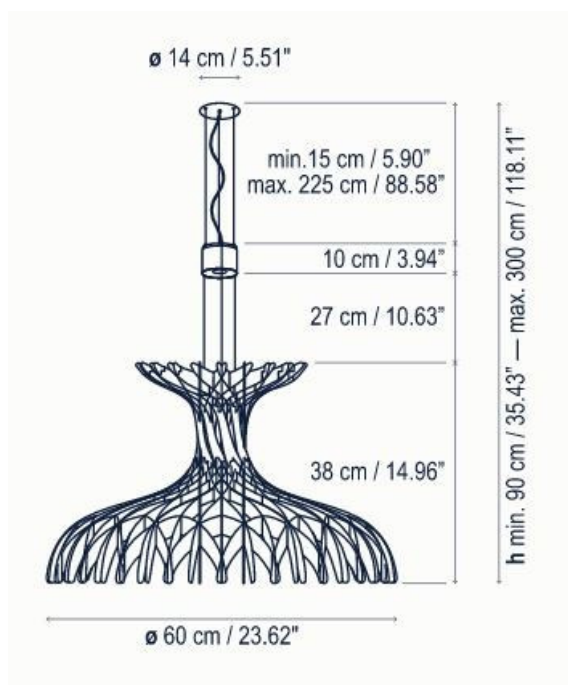

# Bover Dome 60 LED Pendant

LA3727/60

SOURCE: <https://www.davidvillagelighting.co.uk/product/Bover-Dome-60-LED-Pendant/17601>

### Bover Dome 60 LED Pendant

Designed by Benedetta Tagliabue, the Bover Dome 60 LED Pendant is a beautiful combination of art and light - Tagliabue wanted to create a light sculpture rather than a typical luminaire, and the result is a lighting solution which confers its own personality, and is sure to be a conversation starter no matter where it is showcased.

## PRODUCT SPECIFICATION

- Light Source:** 12.5W, 2700K, 1332 Lumens
- IP Code:** 20
- Dimming:** Dimmable using leading edge and trailing edge (Triac).
- Dimensions:** Shade: Ø60cm  
Shade Height: 38cm  
Maximum Drop: 300cm