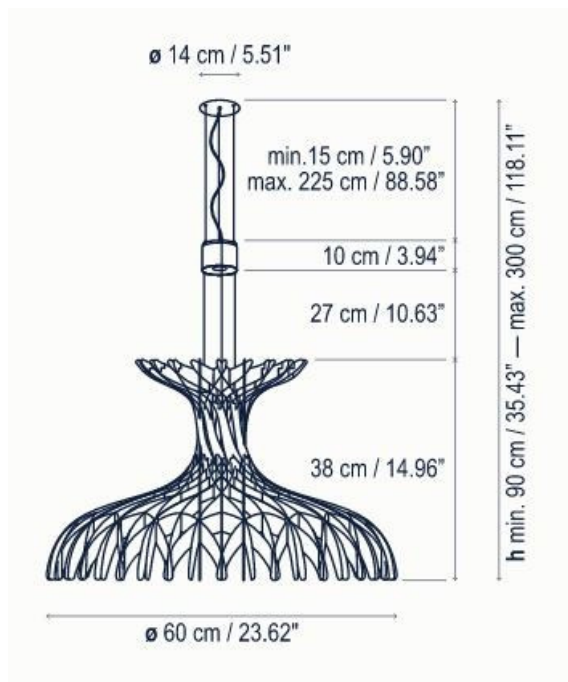

# Bover Dome 60 LED Pendant

LA3727/60

SOURCE: <https://www.davidvillagelighting.co.uk/product/Bover-Dome-60-LED-Pendant/17601>

### Bover Dome 60 LED Pendant

Designed by Benedetta Tagliabue, the Bover Dome 60 LED Pendant is a beautiful combination of art and light - Tagliabue wanted to create a light sculpture rather than a typical luminaire, and the result is a lighting solution which confers its own personality, and is sure to be a conversation starter no matter where it is showcased.

## PRODUCT SPECIFICATION

- Light Source:** 12.5W, 2700K, 1332 Lumens
- IP Code:** 20
- Dimming:** Dimmable using leading edge and trailing edge (Triac).
- Dimensions:** Shade: Ø60cm  
Shade Height: 38cm  
Maximum Drop: 300cm