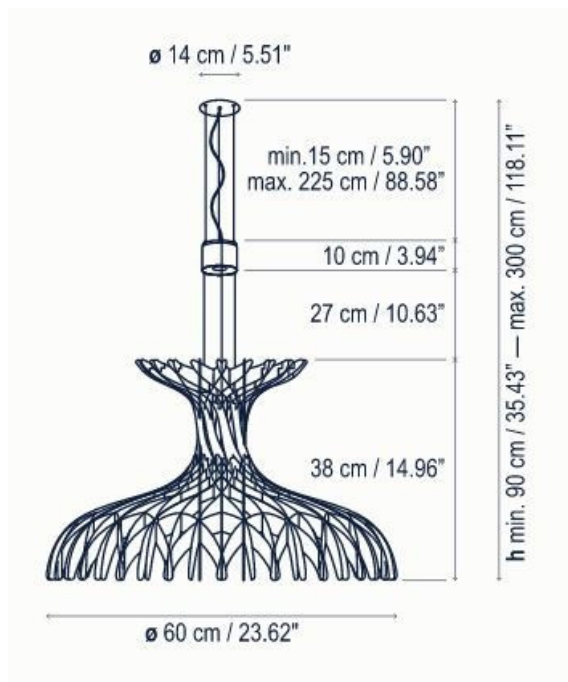

Bover Dome 60 LED Pendant

LA3727/60

SOURCE: <https://www.davidvillagelighting.co.uk/product/Bover-Dome-60-LED-Pendant/17601>

PRODUCT DESCRIPTION

Designer: Benedetta Tagliabue

Bover Dome 60 LED Pendant

Designed by Benedetta Tagliabue, the Bover Dome 60 LED Pendant is a beautiful combination of art and light - Tagliabue wanted to create a light sculpture rather than a typical luminaire, and the result is a lighting solution which confers its own personality, and is sure to be a conversation starter no matter where it is showcased.

Each Bover Dome LED Pendant is hand crafted and utilises high quality natural materials, more than 165 beech wood pieces are merged together to form the wooden shade. The LED light source sits above the structure to illuminate throughout the open and diffused portions of the wooden frame; casting beautiful shadow patterns on your surfaces below.

PRODUCT SPECIFICATION

- Light Source:** 12.5W, 2700K, 1332 Lumens
- IP Code:** 20
- Dimming:** Dimmable using leading edge and trailing edge (Triac).
- Dimensions:** Shade: Ø60cm
Shade Height: 38cm
Maximum Drop: 300cm