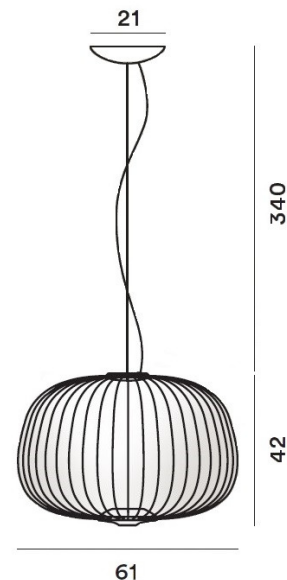

PRODUCT SPECIFICATION

Light Source: 30W, 2700K, 3220 Lumens

IP Code: 20

Dimming: Non-Dimmable.

Dimensions: Shade: Ø61cm
Shade Height: 42cm
Cable Length: 340cm
Ceiling Rose: Ø21cm

For all sales and technical enquiries, please contact: