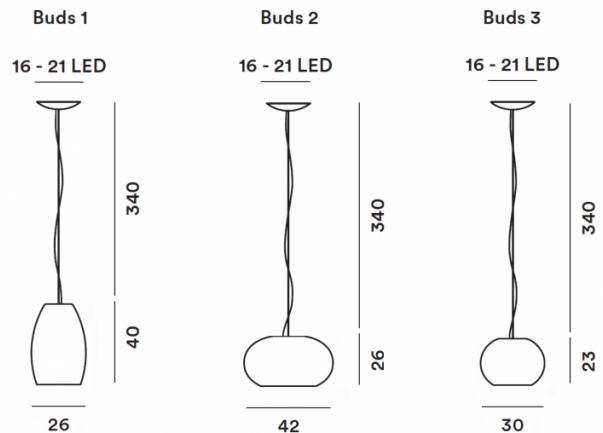

FOSCARINI

Foscarini Buds LED Pendant

LA4630/2LED

SOURCE: <https://www.davidvillagelighting.co.uk/product/Foscarini-Buds-LED-Pendant/17590>

PRODUCT DESCRIPTION

Designer: Rodolfo Dordoni

Buds LED Pendant Light by Foscarini

The Buds LED pendant is a beautiful, chic light that is made from gorgeous blown glass that is hand-crafted from 5 layers. This pendant was developed as part of the [Foscarini Buds collection](#) in the 1990s alongside other ranges called Blossom and Fruits, all inspired by natural elements. The Buds range has now been updated and redefined to present a contemporary and stylish light for the modern user.

The Buds LED pendant light is available in 3 versions, which all have a captivating look and different character. Each lampshade has smooth lines and emits a downward light. The glass also diffuses the light to emanate a soft glow, perfect for creating a welcoming atmosphere. The LED light source is integrated, being an energy-saving and long lasting lighting solution. Use as a main light in many different settings, or buy several in different types and colours to put in rows or clusters.

This version of the Buds LED pendant is non-dimmable. For a dimmable version please [contact us](#).

PRODUCT SPECIFICATION

Light Source: 24W, 2700K, 2581 lumens

IP Code: 20

Dimming: Non-dimmable

Dimensions: Buds 1 - Ø26cm, H 40cm
Buds 2 - Ø42cm, H 26cm
Buds 3 - Ø30cm, H 23cm

340cm drop