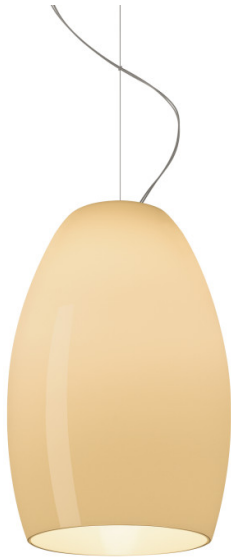

FOSCARINI

Foscarini Buds LED Pendant

LA4630/2LED

SOURCE: <https://www.davidvillagelighting.co.uk/product/Foscarini-Buds-LED-Pendant/17590>

PRODUCT DESCRIPTION

Designer: Rodolfo Dordoni

Foscarini Buds LED Pendant Light

The Buds LED pendant is a beautiful, chic light that is made from gorgeous blown glass that is hand-crafted from 5 layers. This pendant was developed as part of the [Foscarini Buds collection](#) in the 1990s alongside other ranges called Blossom and Fruits, all inspired by natural elements. The Buds range has now been updated and redefined to present a contemporary and stylish light for the modern user.

The Buds LED pendant light is available in 3 versions, which all have a captivating look and different character. Each lampshade has smooth lines and emits a downward light. The glass also diffuses the light to emanate a soft glow, perfect for creating a welcoming atmosphere. The LED light source is integrated, being an energy-saving and long-lasting lighting solution. Use it as a main light in many different settings, or buy several in different types and colours to put in rows or clusters.