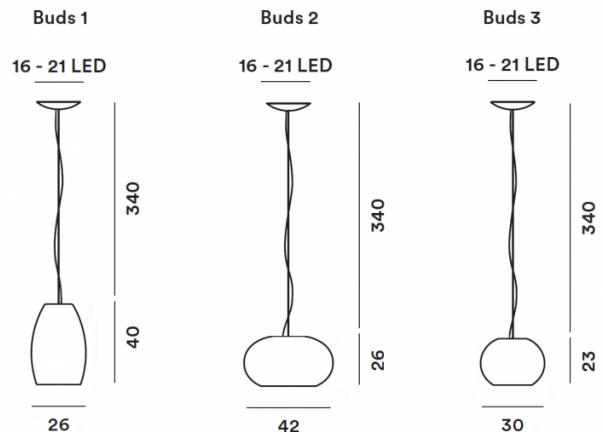

PRODUCT SPECIFICATION

Light Source: 24W, 2700K, 2581 Lumens

IP Code: 20

Dimming: Non-Dimmable.

Dimensions: **Buds 1:** Ø26cm, Height: 40cm
Buds 2: Ø42cm, Height: 26cm
Buds 3: Ø30cm, Height: 23cm

Cable Length: 340cm