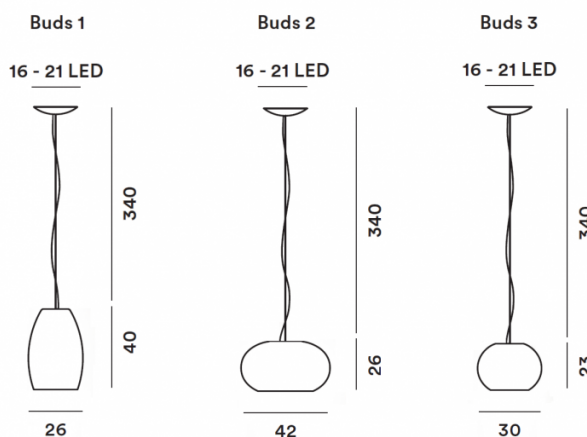

This version of the Buds LED pendant is non-dimmable. For a dimmable version please [contact us](#).

PRODUCT SPECIFICATION

Light Source: 24W, 2700K, 2581 Lumens

IP Code: 20

Dimming: Non-Dimmable.

Dimensions: **Buds 1:** Ø26cm, Height: 40cm

Buds 2: Ø42cm, Height: 26cm

Buds 3: Ø30cm, Height: 23cm

Cable Length: 340cm

For all sales and technical enquiries, please contact:

+44 (0)114 263 4266

info@davidvillagelighting.co.uk

www.davidvillagelighting.co.uk