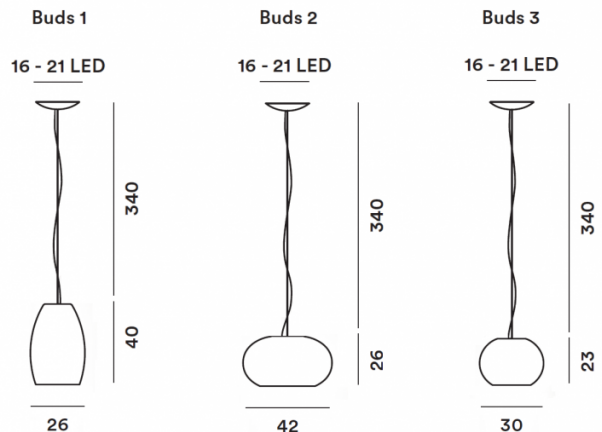

PRODUCT SPECIFICATION

Light Source: 24W, 2700K, 2581 Lumens

IP Code: 20

Dimming: Non-Dimmable.

Dimensions: **Buds 1:** Ø26cm, Height: 40cm
Buds 2: Ø42cm, Height: 26cm
Buds 3: Ø30cm, Height: 23cm

Cable Length: 340cm