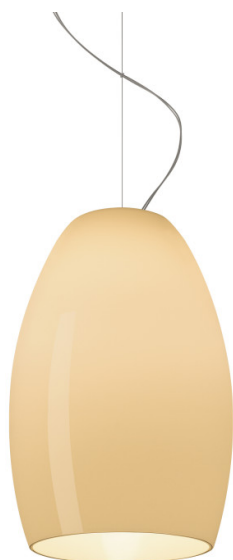

FOSCARINI

Foscarini Buds LED Pendant

LA4630/2LED

SOURCE: <https://www.davidvillagelighting.co.uk/product/Foscarini-Buds-LED-Pendant/17590>

PRODUCT DESCRIPTION

Designer: Rodolfo Dordoni

Foscarini Buds LED Pendant Light

The Buds LED pendant is a beautiful, chic light that is made from gorgeous blown glass that is hand-crafted from 5 layers. This pendant was developed as part of the [Foscarini Buds collection](#) in the 1990s alongside other ranges called Blossom and Fruits, all inspired by natural elements. The Buds range has now been updated and redefined to present a contemporary and stylish light for the modern user.

The Buds LED pendant light is available in 3 versions, which all have a captivating look and different character. Each lampshade has smooth lines and emits a downward light. The glass also diffuses the light to emanate a soft glow, perfect for creating a welcoming atmosphere. The LED light source is integrated, being an energy-saving and long-lasting lighting solution. Use it as a main light in many different settings, or buy several in different types and colours to put in rows or clusters.