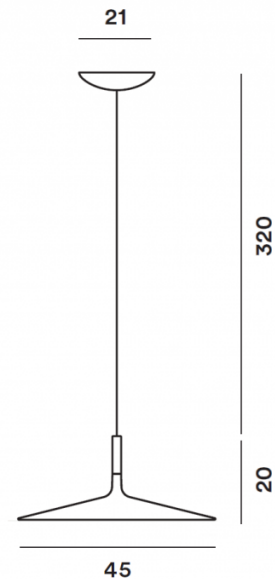

## PRODUCT SPECIFICATION

**Light Source:** 11.7W, 2700K, 1279 Lumens

**IP Code:** 20

**Dimming:** Non-Dimmable.

**Dimensions:** Shade: Ø45cm  
Shade Height: 20cm  
Ceiling Rose: Ø21cm  
Cable Length: 320cm