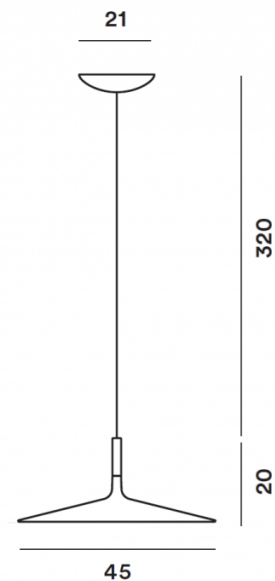

Light Source: 11.7W, 2700K, 1279 Lumens

IP Code: 20

Dimming: Non-Dimmable.

Dimensions: Shade: Ø45cm
Shade Height: 20cm
Ceiling Rose: Ø21cm
Cable Length: 320cm

For all sales and technical enquiries, please contact: