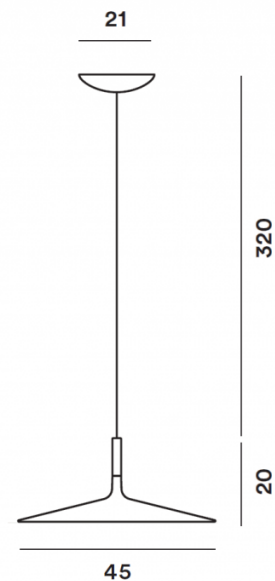

### PRODUCT SPECIFICATION

**Light Source:** 11.7W, 2700K, 1279 Lumens

**IP Code:** 20

**Dimming:** Non-Dimmable.

**Dimensions:** Shade: Ø45cm  
Shade Height: 20cm  
Ceiling Rose: Ø21cm  
Cable Length: 320cm