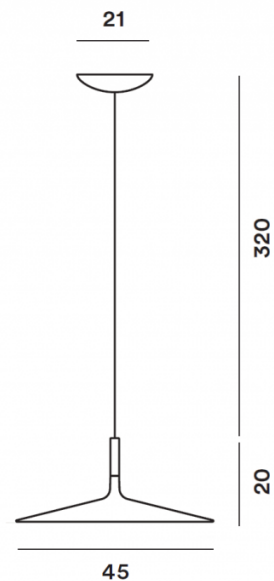

**Light Source:** 11.7W, 2700K, 1279 lumens

**IP Code:** 20

**Dimming:** Non-dimmable

**Dimensions:** Ø45cm shade  
20cm shade height  
Ø21cm ceiling rose  
320cm drop

**For all sales and technical enquiries, please contact:**