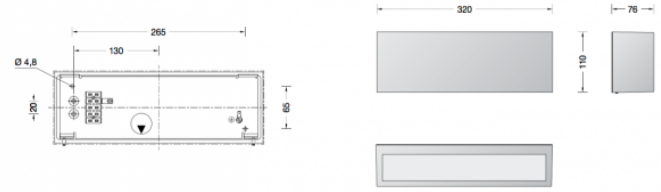

PRODUCT SPECIFICATION

Light Source: 39W, 3000K, 3224lumens
OR
39W, 4000K, 3338lumens

Dimming: DALI controllable.

For all sales and technical enquiries, please contact:

+44 (0)114 263 4266

info@davidvillagelighting.co.uk

www.davidvillagelighting.co.uk