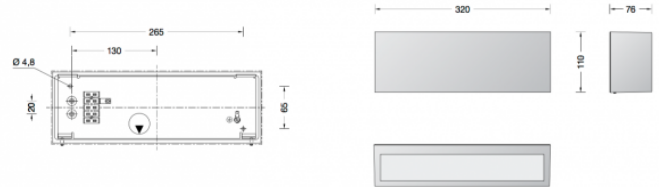

PRODUCT SPECIFICATION

Light Source: 39W, 3000K, 3224lumens
OR
39W, 4000K, 3338lumens

Dimming: DALI controllable.

For all sales and technical enquiries, please contact:

+44 (0)114 263 4266

info@davidvillagelighting.co.uk

www.davidvillagelighting.co.uk