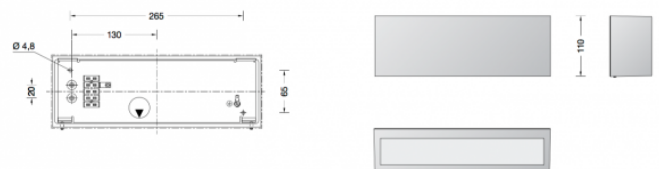

For all sales and technical enquiries, please contact:

+44 (0)114 263 4266

info@davidvillagelighting.co.uk

www.davidvillagelighting.co.uk