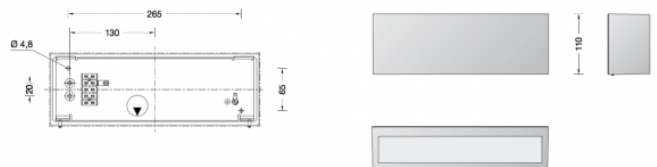

For all sales and technical enquiries, please contact:

+44 (0)114 263 4266

info@davidvillagelighting.co.uk

www.davidvillagelighting.co.uk