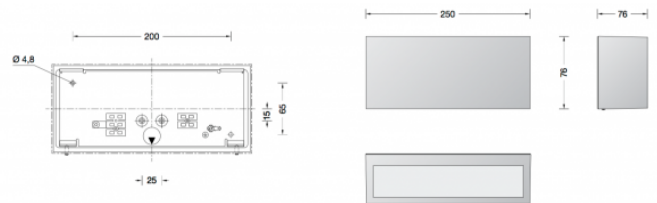

For all sales and technical enquiries, please contact:

+44 (0)114 263 4266

info@davidvillagelighting.co.uk

www.davidvillagelighting.co.uk