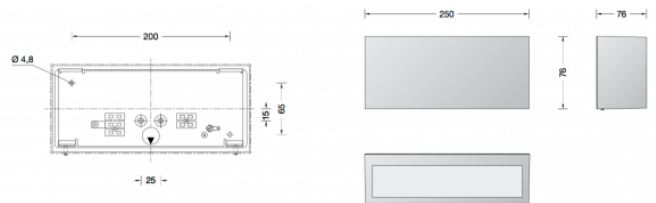

For all sales and technical enquiries, please contact:

+44 (0)114 263 4266

info@davidvillagelighting.co.uk

www.davidvillagelighting.co.uk