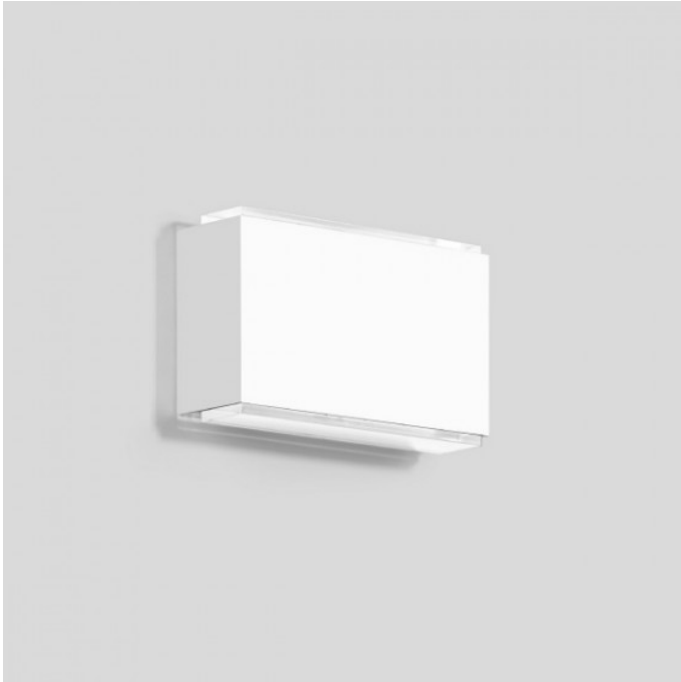

Collection LIMBURG

Limburg 23015 Wall Large LED

LA4600

SOURCE: <https://www.davidvillagelighting.co.uk/product/Limburg-23015-Wall-Large-LED/17541>

PRODUCT DESCRIPTION

Limburg 23015 wall large LED, available in a white, chrome or stainless steel finish. **Light emission in two directions.** LED wall luminaire with integrated power supply unit for many lighting tasks in interior applications.

The light emits upwards and downwards. High operating efficiency because of long maintenance intervals and high light output with low connected load.

PRODUCT SPECIFICATION

Light Source: 17W, 3000K, 479lumens
OR
17W, 4000K, 554lumens