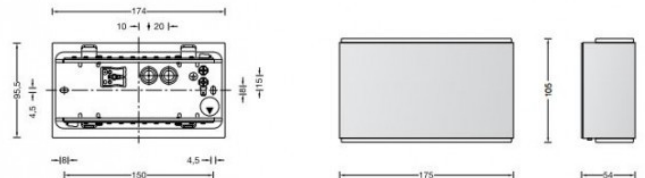

For all sales and technical enquiries, please contact:

+44 (0)114 263 4266

info@davidvillagelighting.co.uk

www.davidvillagelighting.co.uk