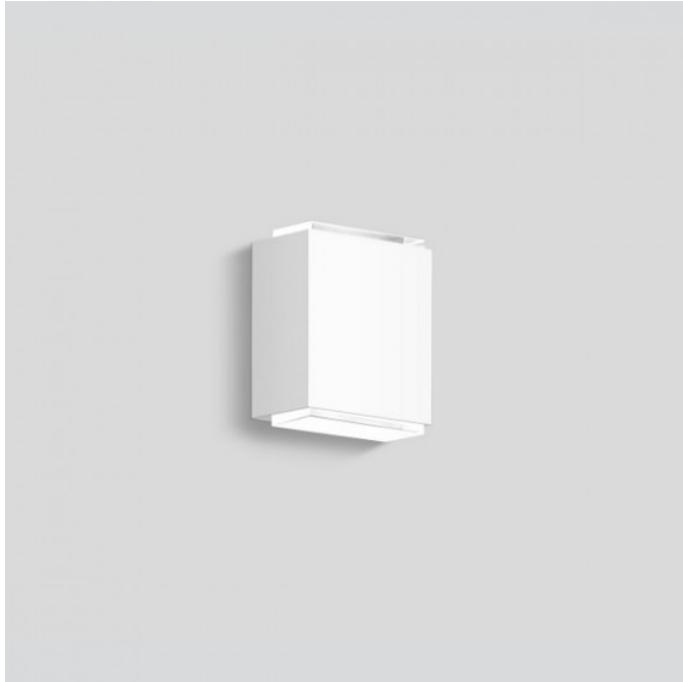

Collection LIMBURG

Limburg 23013 Wall Small LED

LA4599

SOURCE: <https://www.davidvillagelighting.co.uk/product/Limburg-23013-Wall-Small-LED/17540>

PRODUCT DESCRIPTION

Limburg 23013 Wall Small LED available in a white, stainless steel or chrome finish. **Light in two directions.** Crystal glass, inside white. Luminaire housing finish.