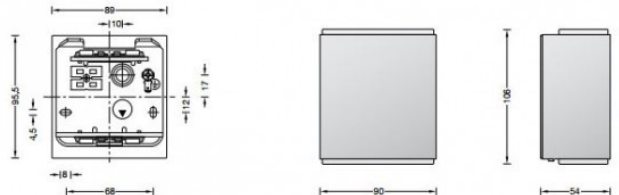

For all sales and technical enquiries, please contact:

+44 (0)114 263 4266

info@davidvillagelighting.co.uk

www.davidvillagelighting.co.uk