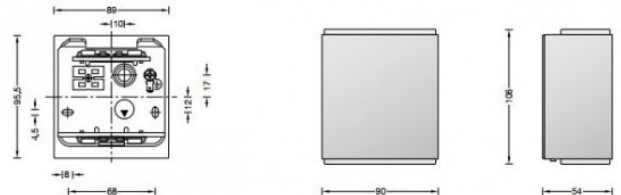

For all sales and technical enquiries, please contact:

+44 (0)114 263 4266

info@davidvillagelighting.co.uk

www.davidvillagelighting.co.uk