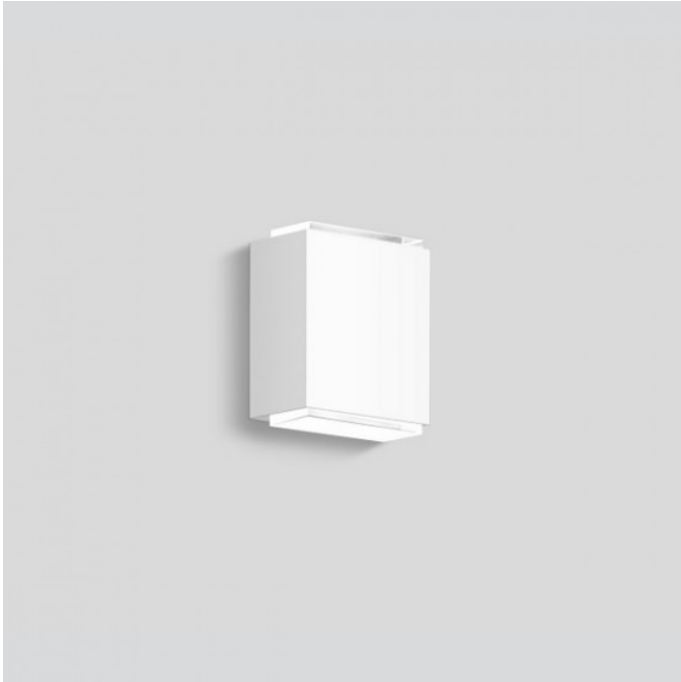

Collection LIMBURG

Limburg 23013 Wall Small LED

LA4599

SOURCE: <https://www.davidvillagelighting.co.uk/product/Limburg-23013-Wall-Small-LED/17540>

PRODUCT DESCRIPTION

Limburg 23013 Wall Small LED available in a white, stainless steel or chrome finish. **Light in two directions.** Crystal glass, inside white. Luminaire housing finish.

PRODUCT SPECIFICATION

Light Source: 6W, 3000K, 220lumens
OR
6W, 4000K, 229lumens

Dimming: Non-dimmable.

For all sales and technical enquiries, please contact:

+44 (0)114 263 4266

info@davidvillagelighting.co.uk