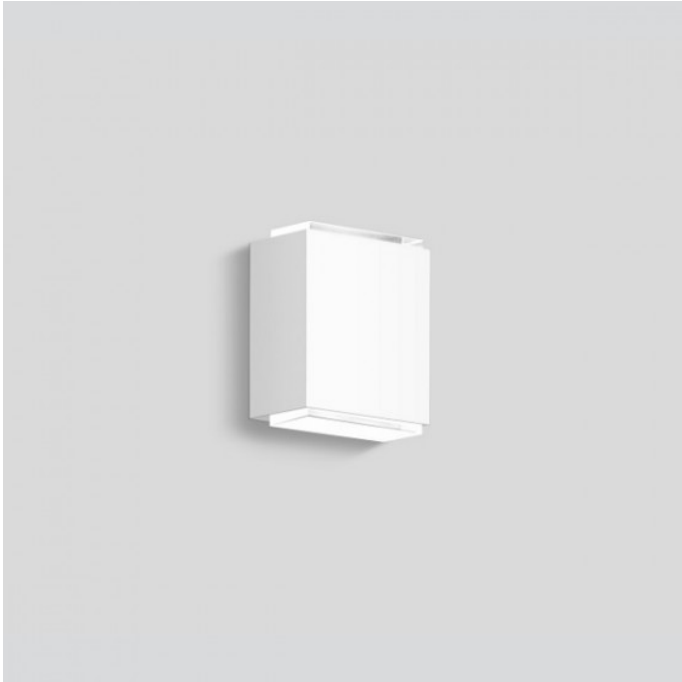

Collection LIMBURG

Limburg 23013 Wall Small LED

LA4599

SOURCE: <https://www.davidvillagelighting.co.uk/product/Limburg-23013-Wall-Small-LED/17540>

PRODUCT DESCRIPTION

Limburg 23013 Wall Small LED available in a white, stainless steel or chrome finish. **Light in two directions.** Crystal glass, inside white. Luminaire housing finish.

PRODUCT SPECIFICATION

Light Source: 6W, 3000K, 220lumens
OR
6W, 4000K, 229lumens

Dimming: Non-dimmable.

For all sales and technical enquiries, please contact:

+44 (0)114 263 4266

info@davidvillagelighting.co.uk