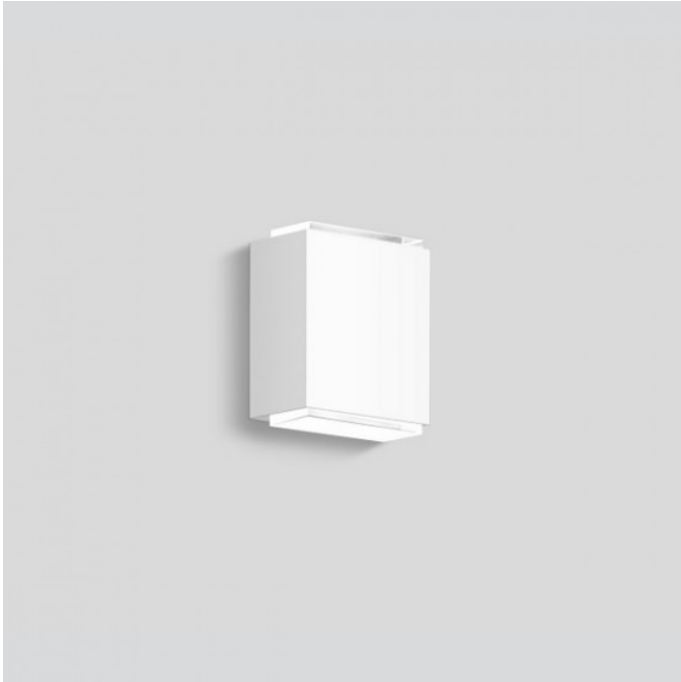

# Limburg 23013 Wall Small LED

LA4599

SOURCE: <https://www.davidvillagelighting.co.uk/product/Limburg-23013-Wall-Small-LED/17540>

## PRODUCT DESCRIPTION

Limburg 23013 Wall Small LED available in a white, stainless steel or chrome finish. **Light in two directions.** Crystal glass, inside white. Luminaire housing finish.