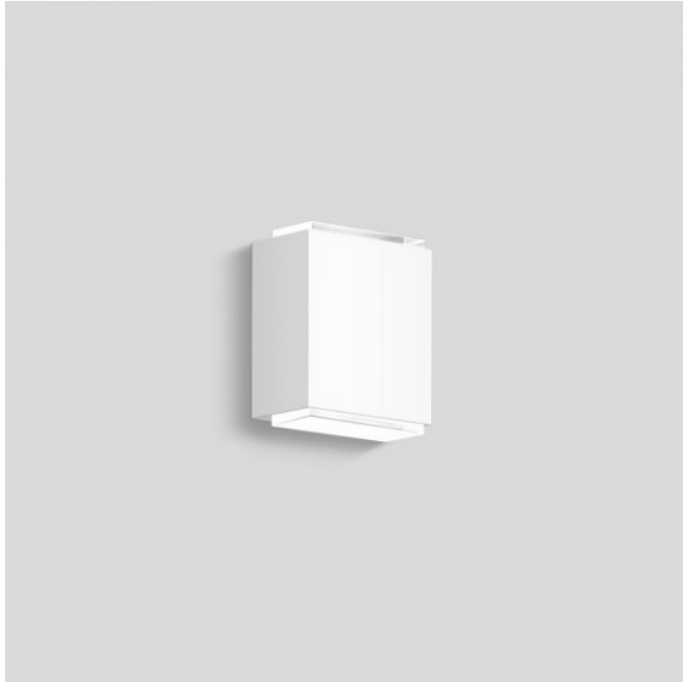

# Limburg 23013 Wall Small LED

LA4599

SOURCE: <https://www.davidvillagelighting.co.uk/product/Limburg-23013-Wall-Small-LED/17540>

## PRODUCT DESCRIPTION

Limburg 23013 Wall Small LED available in a white, stainless steel or chrome finish. **Light in two directions.** Crystal glass, inside white. Luminaire housing finish.