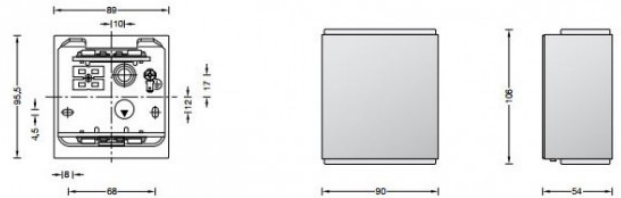

For all sales and technical enquiries, please contact:

+44 (0)114 263 4266

info@davidvillagelighting.co.uk

www.davidvillagelighting.co.uk