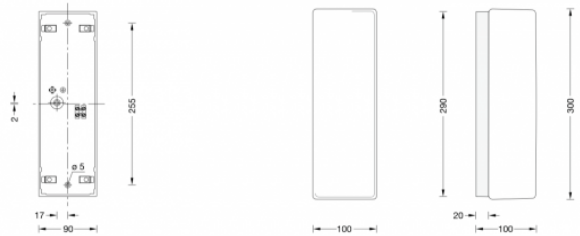

For all sales and technical enquiries, please contact:

+44 (0)114 263 4266

info@davidvillagelighting.co.uk

www.davidvillagelighting.co.uk