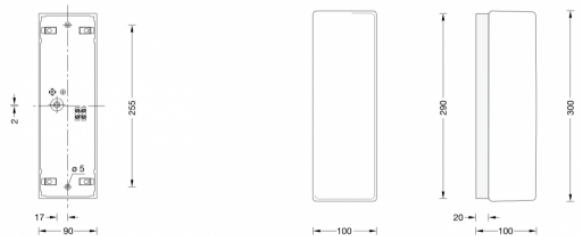

For all sales and technical enquiries, please contact:

+44 (0)114 263 4266

info@davidvillagelighting.co.uk

www.davidvillagelighting.co.uk