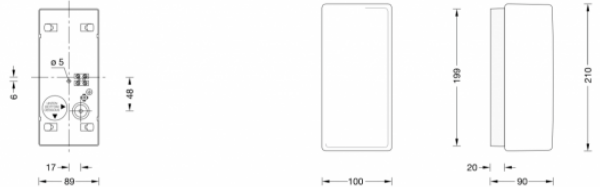

For all sales and technical enquiries, please contact:

+44 (0)114 263 4266

info@davidvillagelighting.co.uk

www.davidvillagelighting.co.uk