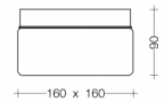

For all sales and technical enquiries, please contact:

+44 (0)114 263 4266

info@davidvillagelighting.co.uk

www.davidvillagelighting.co.uk