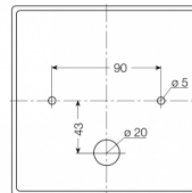

For all sales and technical enquiries, please contact:

+44 (0)114 263 4266

info@davidvillagelighting.co.uk

www.davidvillagelighting.co.uk