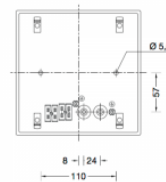

For all sales and technical enquiries, please contact:

+44 (0)114 263 4266

info@davidvillagelighting.co.uk

www.davidvillagelighting.co.uk