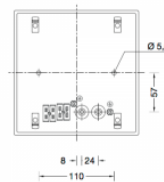

For all sales and technical enquiries, please contact:

+44 (0)114 263 4266

info@davidvillagelighting.co.uk

www.davidvillagelighting.co.uk