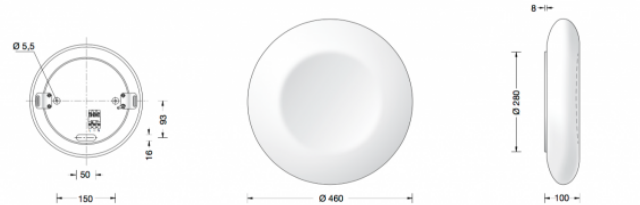

For all sales and technical enquiries, please contact:

+44 (0)114 263 4266

info@davidvillagelighting.co.uk

www.davidvillagelighting.co.uk