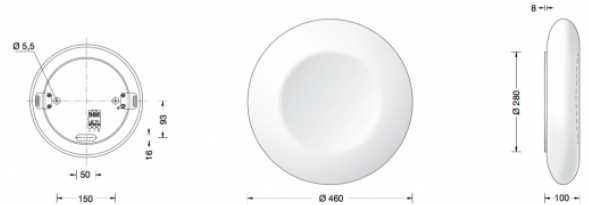

For all sales and technical enquiries, please contact:

+44 (0)114 263 4266

info@davidvillagelighting.co.uk

www.davidvillagelighting.co.uk