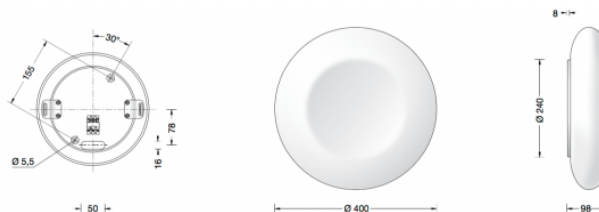

## PRODUCT DESCRIPTION

Limburg 23321 Ceiling / Wall Small LED. Made of hand-blown opal glass and metal housing, for all lighting tasks in interior applications. They are ideal for places where a soft and uniform lighting distribution is required.