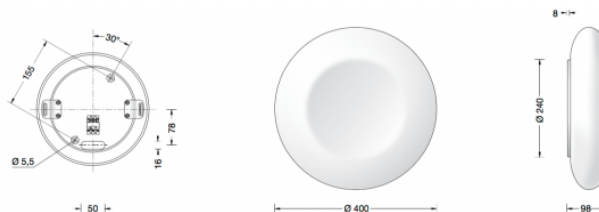

For all sales and technical enquiries, please contact:

+44 (0)114 263 4266

info@davidvillagelighting.co.uk

www.davidvillagelighting.co.uk