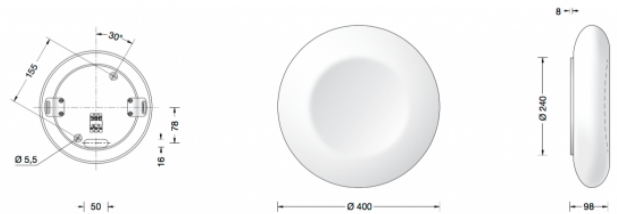

For all sales and technical enquiries, please contact:

+44 (0)114 263 4266

info@davidvillagelighting.co.uk

www.davidvillagelighting.co.uk