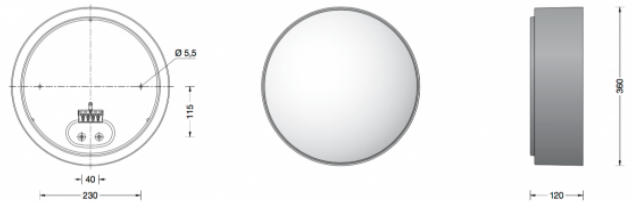

For all sales and technical enquiries, please contact:

+44 (0)114 263 4266

info@davidvillagelighting.co.uk

www.davidvillagelighting.co.uk