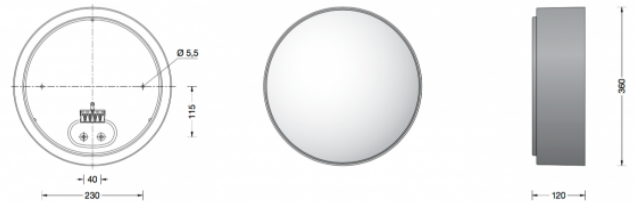

## PRODUCT DESCRIPTION

Limburg 50175.2 Studio Line ceiling medium LED in an aluminium finish. Hand-blown opal glass. Luminaire housing with velvet black enamel finish.

The used LED technique offers durability and optimal light output with low power consumption at the same time.