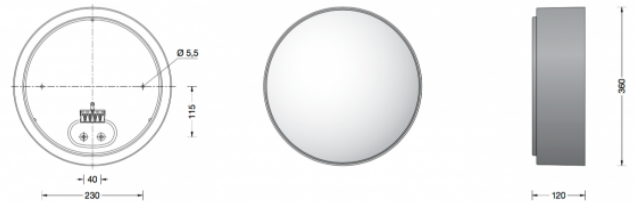

For all sales and technical enquiries, please contact:

+44 (0)114 263 4266

info@davidvillagelighting.co.uk

www.davidvillagelighting.co.uk