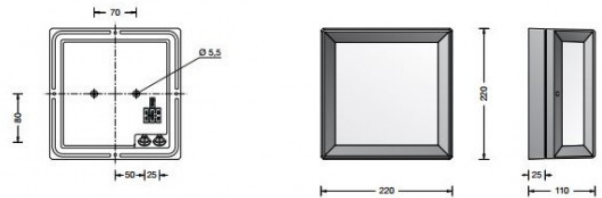

For all sales and technical enquiries, please contact:

+44 (0)114 263 4266

info@davidvillagelighting.co.uk

www.davidvillagelighting.co.uk