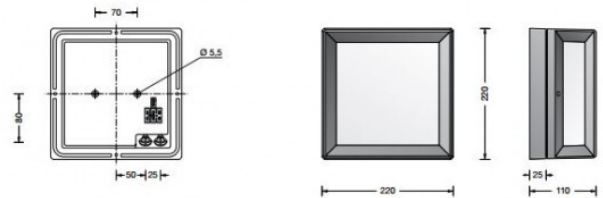

For all sales and technical enquiries, please contact:

+44 (0)114 263 4266

info@davidvillagelighting.co.uk

www.davidvillagelighting.co.uk