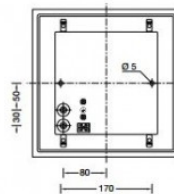

For all sales and technical enquiries, please contact:

+44 (0)114 263 4266

info@davidvillagelighting.co.uk

www.davidvillagelighting.co.uk