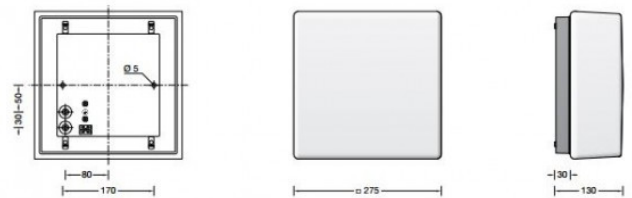

For all sales and technical enquiries, please contact:

+44 (0)114 263 4266

info@davidvillagelighting.co.uk

www.davidvillagelighting.co.uk