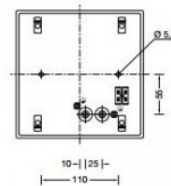

### 38300 Small LED Wall / Ceiling Light by Bega

A BEGA trademark for over 50 years. Hand-blown three-ply opal glass and luminaire housing made of die-cast aluminium. Graphite finish.