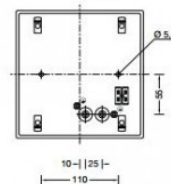

For all sales and technical enquiries, please contact:

+44 (0)114 263 4266

info@davidvillagelighting.co.uk

www.davidvillagelighting.co.uk