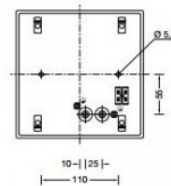

For all sales and technical enquiries, please contact:

+44 (0)114 263 4266

info@davidvillagelighting.co.uk

www.davidvillagelighting.co.uk