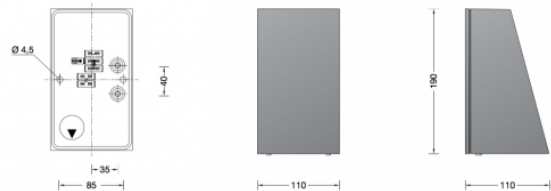

Bega 33814 Wall Small LED

LA4553

SOURCE: <https://www.davidvillagelighting.co.uk/product/Bega-33814-Wall-Small-LED/17498>

PRODUCT DESCRIPTION

Bega 33814 wall small LED with **symmetrical light distribution**. Shielded wall luminaire with symmetrical light distribution makes it particularly well-suited for installation on columns and wall faces. The used LED technique offers durability and optimal light output with low power consumption at the same time.

Luminaire made of aluminium alloy, aluminium and stainless steel.

PRODUCT SPECIFICATION

Light Source: 9.9W, 3000K, 787 Lumens
OR
9.9W, 4000K, 832 Lumens

IP Code: 64

Dimming: DALI dimmable.

For all sales and technical enquiries, please contact: