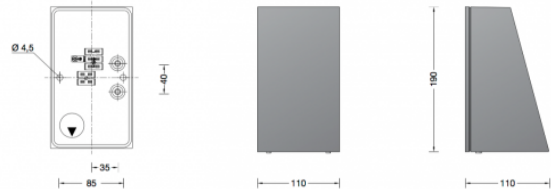

Bega 33814 Wall Small LED

LA4553

SOURCE: <https://www.davidvillagelighting.co.uk/product/Bega-33814-Wall-Small-LED/17498>

PRODUCT DESCRIPTION

Bega 33814 wall small LED with **symmetrical light distribution**. Shielded wall luminaire with symmetrical light distribution makes it particularly well-suited for installation on columns and wall faces. The used LED technique offers durability and optimal light output with low power consumption at the same time.

Luminaire made of aluminium alloy, aluminium and stainless steel.

PRODUCT SPECIFICATION

Light Source: 9.9W, 3000K, 787 Lumens
OR
9.9W, 4000K, 832 Lumens

IP Code: 64

Dimming: DALI dimmable.

For all sales and technical enquiries, please contact: