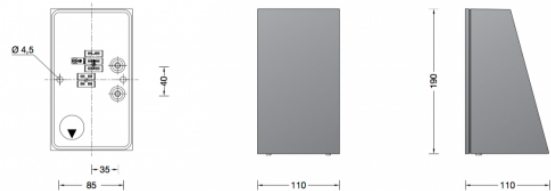

For all sales and technical enquiries, please contact:

+44 (0)114 263 4266

info@davidvillagelighting.co.uk

www.davidvillagelighting.co.uk