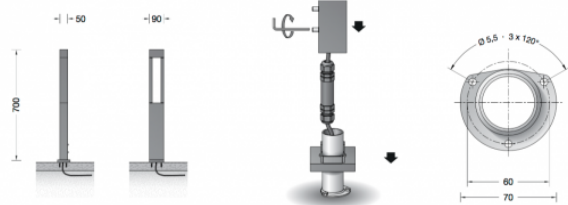

For all sales and technical enquiries, please contact:

+44 (0)114 263 4266

info@davidvillagelighting.co.uk

www.davidvillagelighting.co.uk