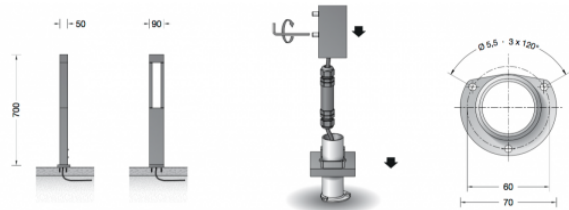

For all sales and technical enquiries, please contact:

+44 (0)114 263 4266

info@davidvillagelighting.co.uk

www.davidvillagelighting.co.uk