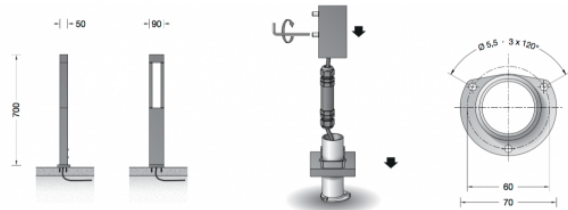

For all sales and technical enquiries, please contact:

+44 (0)114 263 4266

info@davidvillagelighting.co.uk

www.davidvillagelighting.co.uk