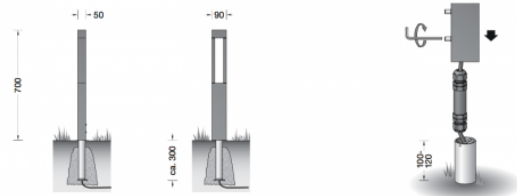

For all sales and technical enquiries, please contact:

+44 (0)114 263 4266

info@davidvillagelighting.co.uk

www.davidvillagelighting.co.uk