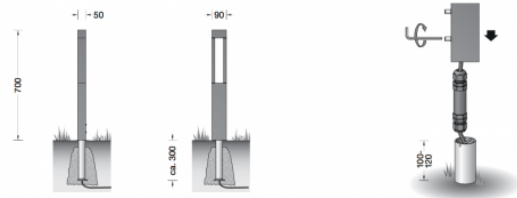

For all sales and technical enquiries, please contact:

+44 (0)114 263 4266

info@davidvillagelighting.co.uk

www.davidvillagelighting.co.uk