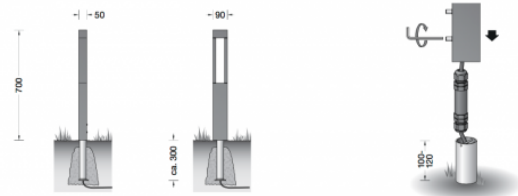

For all sales and technical enquiries, please contact:

+44 (0)114 263 4266

info@davidvillagelighting.co.uk

www.davidvillagelighting.co.uk