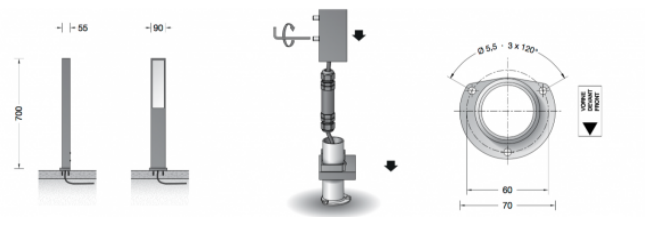

For all sales and technical enquiries, please contact:

+44 (0)114 263 4266

info@davidvillagelighting.co.uk

www.davidvillagelighting.co.uk