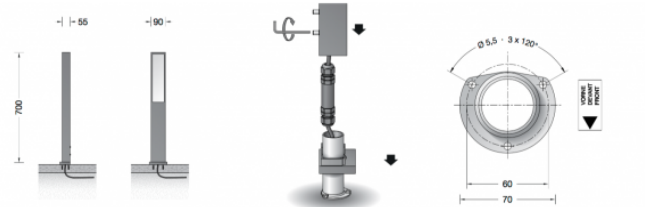

For all sales and technical enquiries, please contact:

+44 (0)114 263 4266

info@davidvillagelighting.co.uk

www.davidvillagelighting.co.uk