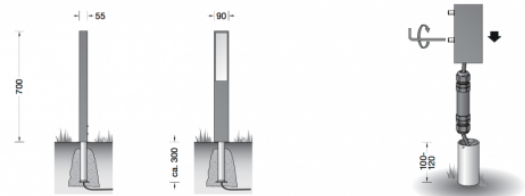

For all sales and technical enquiries, please contact:

+44 (0)114 263 4266

info@davidvillagelighting.co.uk

www.davidvillagelighting.co.uk