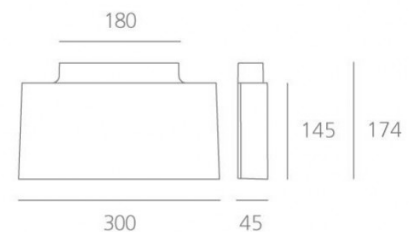

The Surf 300 is also available with a [retrofit lamp](#) version. You may also be interested in the smaller version of the Poulton's design, the [Microsurf](#) wall light.

PRODUCT SPECIFICATION

Light Source: 35W, 3000K, 2931 lumens

IP Code: 20

Dimming: Non-dimmable.

Dimensions: 30 cm width
17.4 cm depth
4.5 cm height

For all sales and technical enquiries, please contact:

+44 (0)114 263 4266

info@davidvillagelighting.co.uk

www.davidvillagelighting.co.uk