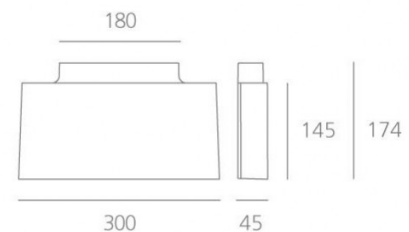

## PRODUCT SPECIFICATION

**Light Source:** 35W, 3000K, 2931 lumens

**IP Code:** 20

**Dimming:** Non-dimmable.

**Dimensions:** 30 cm width  
17.4 cm depth  
4.5 cm height

For all sales and technical enquiries, please contact: