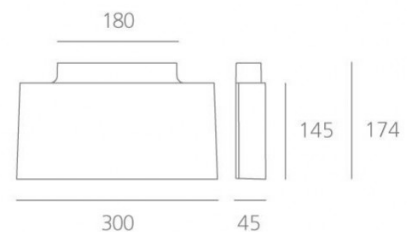

The Surf 300 is also available with a [retrofit lamp](#) version. You may also be interested in the smaller version of the Poulton's design, the [Microsurf](#) wall light.

PRODUCT SPECIFICATION

Light Source: 35W, 3000K, 2931 lumens

IP Code: 20

Dimming: Non-dimmable.

Dimensions: 30 cm width
17.4 cm depth
4.5 cm height

For all sales and technical enquiries, please contact:

+44 (0)114 263 4266

info@davidvillagelighting.co.uk

www.davidvillagelighting.co.uk