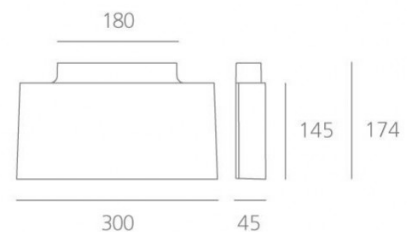

For all sales and technical enquiries, please contact:

+44 (0)114 263 4266

info@davidvillagelighting.co.uk

www.davidvillagelighting.co.uk