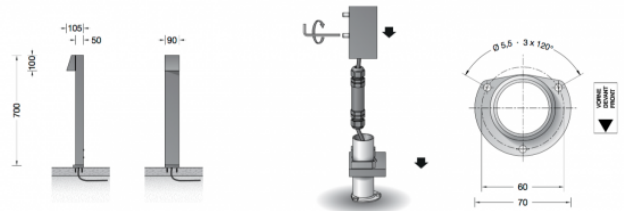

Bega 77238 Bollard Large LED

LA4543

SOURCE: <https://www.davidvillagelighting.co.uk/product/Bega-77238-Bollard-Large-LED/17488>

PRODUCT DESCRIPTION

Bega 77238 bollard large, available in a white, graphite or silver finish with **screw on base for mounting on foundations**. LED garden and pathway luminaires with light directed downwards for illuminating paths, terraces and house entrances. Luminaires for the uniform, glare-free illumination of ground surfaces. Cost-effective and efficient LED technology makes them low-maintenance and modern luminaires for your garden architecture.

Cast aluminium, aluminium and stainless steel. Safety glass.

PRODUCT SPECIFICATION

Light Source: 3.4W, 3000K, 136 Lumens

IP Code: 65

Dimming: Non-dimmable.

For all sales and technical enquiries, please contact: