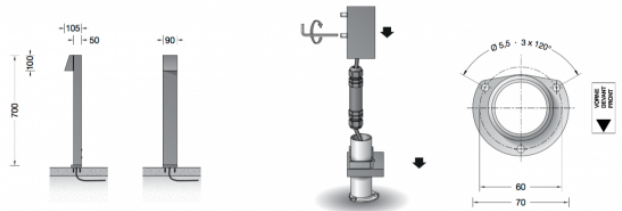

Bega 77238 Bollard Large LED

LA4543

SOURCE: <https://www.davidvillagelighting.co.uk/product/Bega-77238-Bollard-Large-LED/17488>

PRODUCT DESCRIPTION

Bega 77238 bollard large, available in a white, graphite or silver finish with **screw on base for mounting on foundations**. LED garden and pathway luminaires with light directed downwards for illuminating paths, terraces and house entrances. Luminaires for the uniform, glare-free illumination of ground surfaces. Cost-effective and efficient LED technology makes them low-maintenance and modern luminaires for your garden architecture.

Cast aluminium, aluminium and stainless steel. Safety glass.

PRODUCT SPECIFICATION

Light Source: 3.4W, 3000K, 136 Lumens

IP Code: 65

Dimming: Non-dimmable.

For all sales and technical enquiries, please contact: