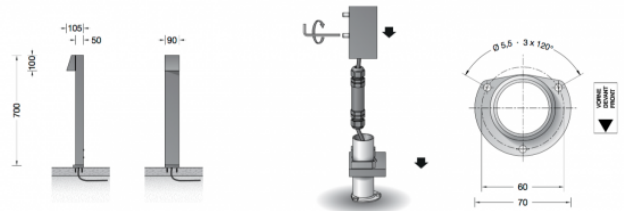

## PRODUCT DESCRIPTION

Bega 77238 bollard large, available in a white, graphite or silver finish with **screw on base for mounting on foundations**. LED garden and pathway luminaires with light directed downwards for illuminating paths, terraces and house entrances. Luminaires for the uniform, glare-free illumination of ground surfaces. Cost-effective and efficient LED technology makes them low-maintenance and modern luminaires for your garden architecture.