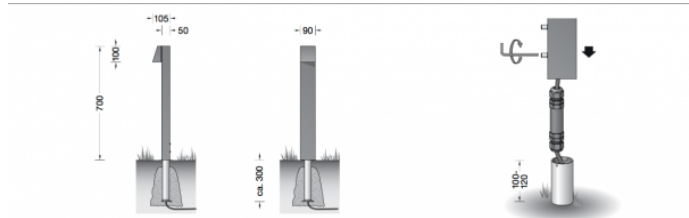

Bega 77237 Bollard Large LED

LA4542

SOURCE: <https://www.davidvillagelighting.co.uk/product/Bega-77237-Bollard-Large-LED/17487>

PRODUCT DESCRIPTION

Bega 77237 bollard large, available in a graphite or silver finish with **anchorage unit**. LED garden and pathway luminaires with light directed downwards for illuminating paths, terraces and house entrances. Luminaires for the uniform, glare-free illumination of ground surfaces. Cost-effective and efficient LED technology makes them low-maintenance and modern luminaires for your garden architecture.

Cast aluminium, aluminium and stainless steel. Safety glass. Anchorage unit made of hot-dip galvanised steel.

PRODUCT SPECIFICATION

Light Source: 3.4W, 3000K, 136 Lumens

IP Code: 65

Dimming: Non-dimmable.