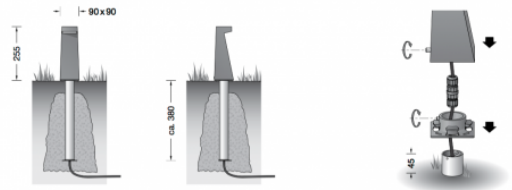

For all sales and technical enquiries, please contact:

+44 (0)114 263 4266

info@davidvillagelighting.co.uk

www.davidvillagelighting.co.uk