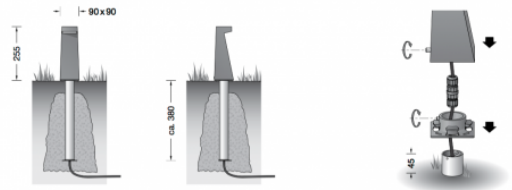

## PRODUCT DESCRIPTION

Bega 77276 bollard small, available in a graphite or silver finish with **anchorage unit**. LED garden and pathway luminaire for light from a low mounting height. A new highly compact luminaire for many situations on footpaths and terraces, in private gardens and house entrances.

It illuminates ground surfaces glare-free and uniformly from a low height. Cost-effective and efficient LED technology makes them low-maintenance and modern luminaires for your garden architecture.

Cast aluminium, aluminium and stainless steel. Safety glass with optical texture. Anchorage unit made of hot-dip galvanised steel.