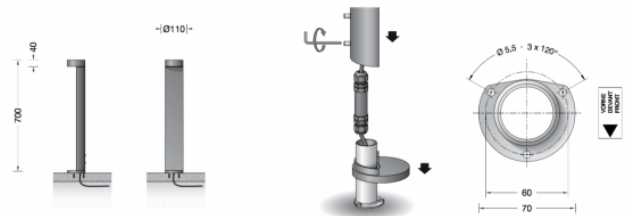

For all sales and technical enquiries, please contact:

+44 (0)114 263 4266

info@davidvillagelighting.co.uk

www.davidvillagelighting.co.uk