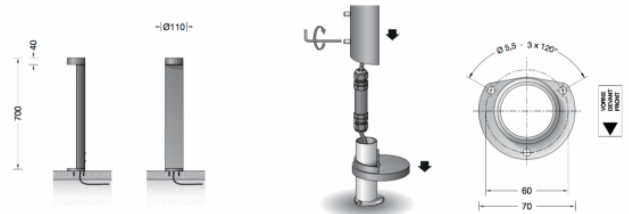

For all sales and technical enquiries, please contact:

+44 (0)114 263 4266

info@davidvillagelighting.co.uk

www.davidvillagelighting.co.uk