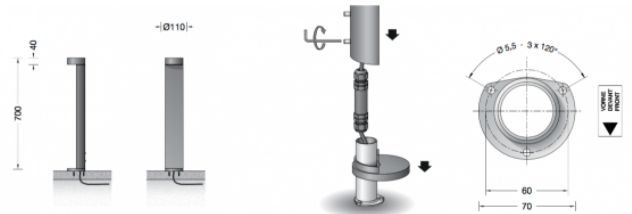

For all sales and technical enquiries, please contact:

+44 (0)114 263 4266

info@davidvillagelighting.co.uk

www.davidvillagelighting.co.uk