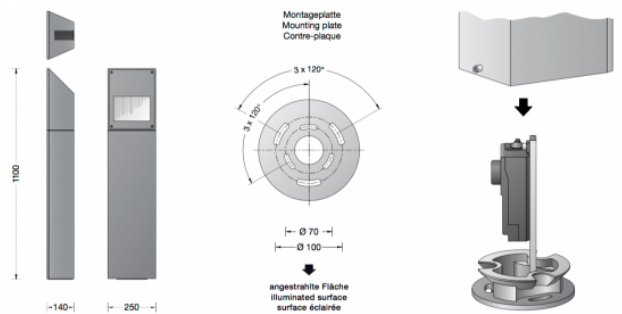

For all sales and technical enquiries, please contact:

+44 (0)114 263 4266

info@davidvillagelighting.co.uk

www.davidvillagelighting.co.uk