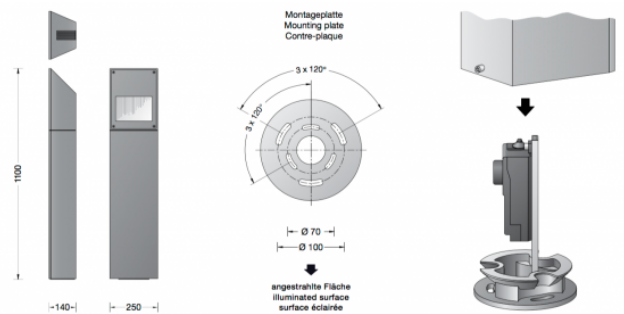

Bega 99560 Bollard Large LED

LA4537

SOURCE: <https://www.davidvillagelighting.co.uk/product/Bega-99560-Bollard-Large-LED/17482>

PRODUCT DESCRIPTION

Bega 99560 bollard large LED, available in a graphite or silver finish. Bollards for the glare-free flat beam illumination of ground surfaces. These luminaires distribute their light into the width of the space and are characterised by a high degree of illuminance on the surface to be illuminated. The luminaires are particularly suitable for surfaces and paths near the luminaires.

Cast aluminium, aluminium and stainless steel. Safety glass with optical texture. Reflector made of pure anodised aluminium.

BEGA bollards are bolted with a mounting plate onto a foundation provided by the customer or an anchorage unit made of hot-dip galvanised steel. The mounting system can be used to align the luminaire.

Anchorage units also available. Please contact us for more details.

PRODUCT SPECIFICATION

Light Source: 21.5W, 3000K, 1907 Lumens

IP Code: 65

For all sales and technical enquiries, please contact:

+44 (0)114 263 4266