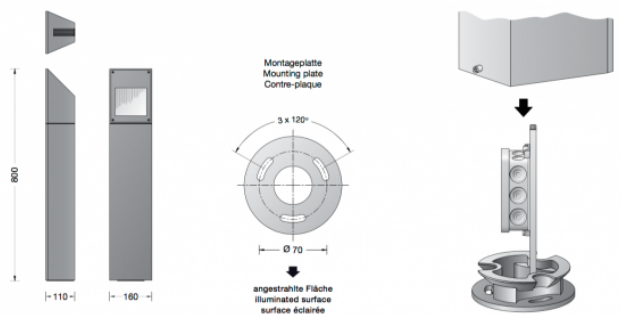

Bega 99552 Bollard Small LED

LA4536

SOURCE: <https://www.davidvillagelighting.co.uk/product/Bega-99552-Bollard-Small-LED/17481>

PRODUCT DESCRIPTION

Bega 99552 bollard small LED, available in a graphite or silver finish. Bollards for the glare-free flat beam illumination of ground surfaces. These luminaires distribute their light into the width of the space and are characterised by a high degree of illuminance on the surface to be illuminated. The luminaries are particularly suitable for surfaces and paths near the luminaries.

Cast aluminium, aluminium and stainless steel. Safety glass with optical texture. Reflector made of pure anodised aluminium.

BEGA bollards are bolted with a mounting plate onto a foundation provided by the customer or an anchorage unit made of hot-dip galvanised steel. The mounting system can be used to align the luminaire.

Anchorage units also available. Please contact us for more details.

PRODUCT SPECIFICATION

Light Source: 6.9W, 3000K, 626 Lumens

IP Code: 65

For all sales and technical enquiries, please contact:

+44 (0)114 263 4266