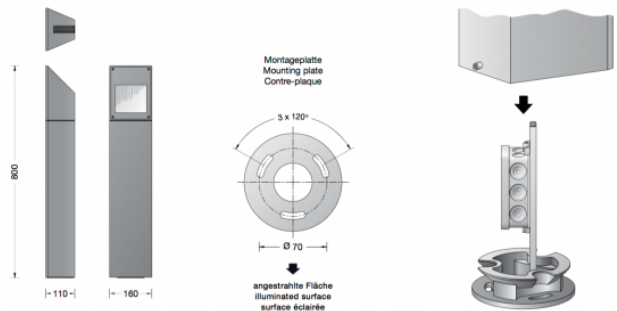

For all sales and technical enquiries, please contact:

+44 (0)114 263 4266

info@davidvillagelighting.co.uk

www.davidvillagelighting.co.uk