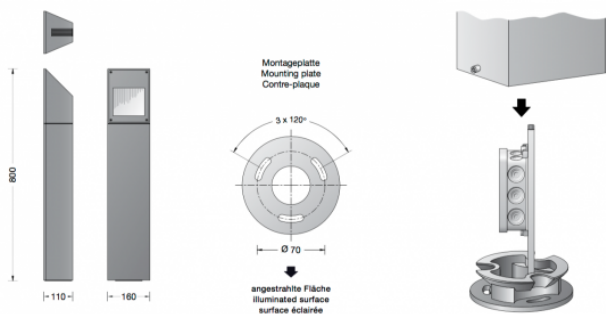

For all sales and technical enquiries, please contact:

+44 (0)114 263 4266

info@davidvillagelighting.co.uk

www.davidvillagelighting.co.uk