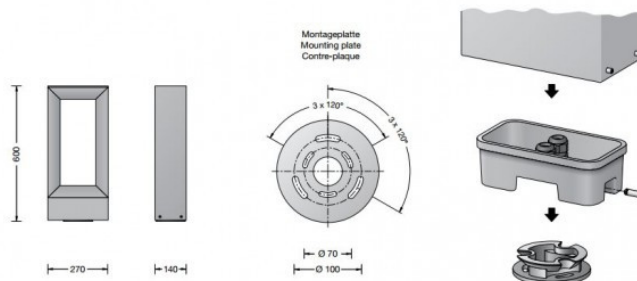

## PRODUCT DESCRIPTION

Bega 88066 Bollard LED available in a graphite or silver finish. **Symmetrical light distribution.** Cast aluminium, aluminium and stainless steel. Safety glass with optical texture. Reflector made of pure anodised aluminium.

BEGA bollards are bolted with a mounting plate onto a foundation provided by the customer or an anchorage unit made of hot-dip galvanised steel. The mounting system can be used to align the luminaire.