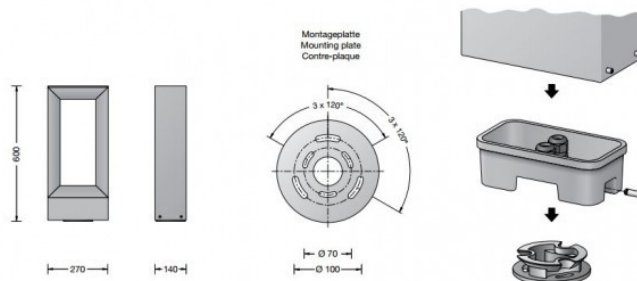

For all sales and technical enquiries, please contact:

+44 (0)114 263 4266

info@davidvillagelighting.co.uk

www.davidvillagelighting.co.uk