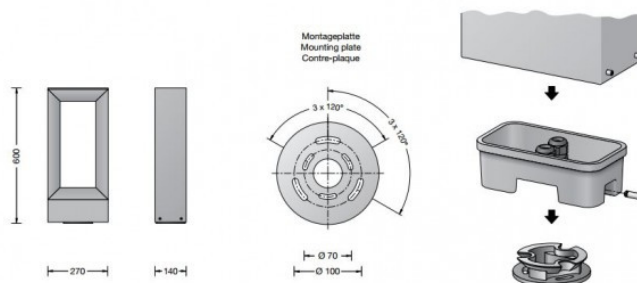

For all sales and technical enquiries, please contact:

+44 (0)114 263 4266

info@davidvillagelighting.co.uk

www.davidvillagelighting.co.uk