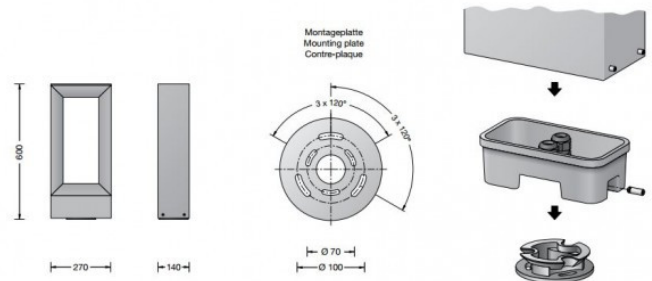

For all sales and technical enquiries, please contact:

+44 (0)114 263 4266

info@davidvillagelighting.co.uk

www.davidvillagelighting.co.uk