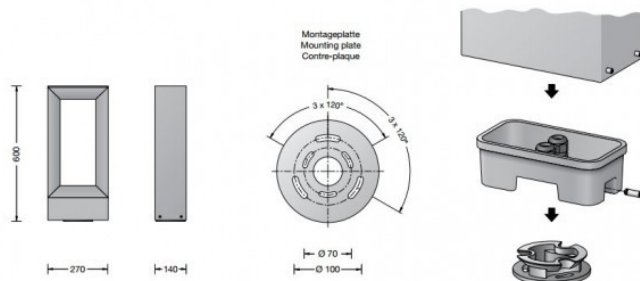

For all sales and technical enquiries, please contact:

+44 (0)114 263 4266

info@davidvillagelighting.co.uk

www.davidvillagelighting.co.uk