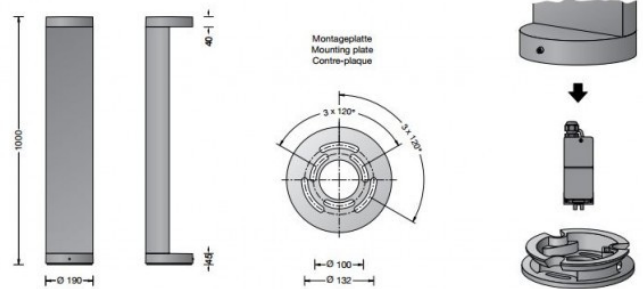

For all sales and technical enquiries, please contact:

+44 (0)114 263 4266

info@davidvillagelighting.co.uk

www.davidvillagelighting.co.uk