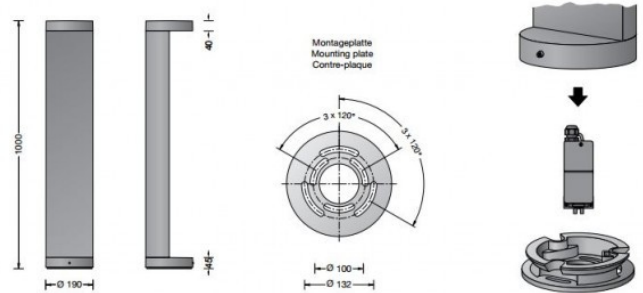

For all sales and technical enquiries, please contact:

+44 (0)114 263 4266

info@davidvillagelighting.co.uk

www.davidvillagelighting.co.uk