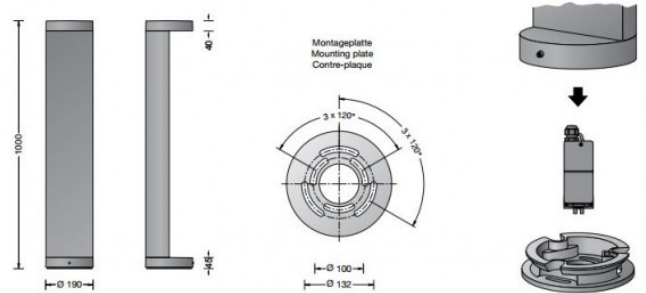

For all sales and technical enquiries, please contact:

+44 (0)114 263 4266

info@davidvillagelighting.co.uk

www.davidvillagelighting.co.uk