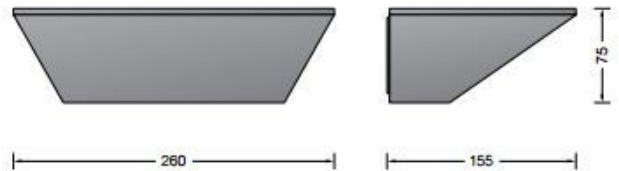

For all sales and technical enquiries, please contact:

+44 (0)114 263 4266

info@davidvillagelighting.co.uk

www.davidvillagelighting.co.uk