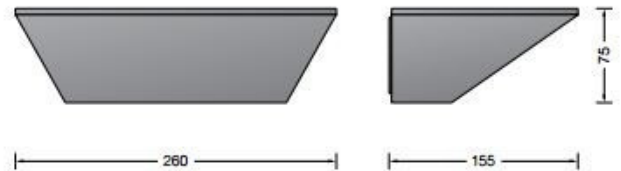

For all sales and technical enquiries, please contact:

+44 (0)114 263 4266

info@davidvillagelighting.co.uk

www.davidvillagelighting.co.uk