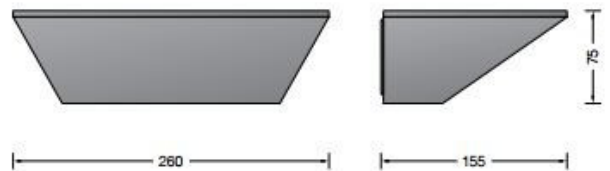

For all sales and technical enquiries, please contact:

+44 (0)114 263 4266

info@davidvillagelighting.co.uk

www.davidvillagelighting.co.uk