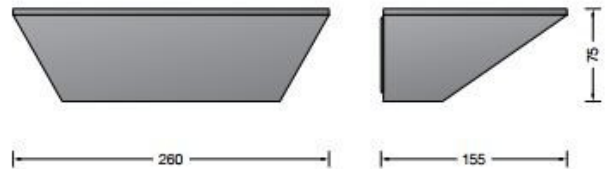

For all sales and technical enquiries, please contact:

+44 (0)114 263 4266

info@davidvillagelighting.co.uk

www.davidvillagelighting.co.uk