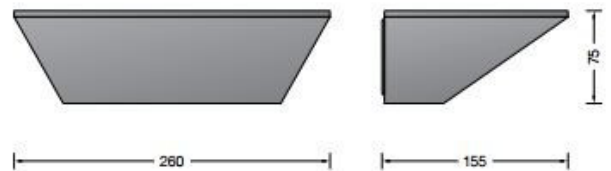

For all sales and technical enquiries, please contact:

+44 (0)114 263 4266

info@davidvillagelighting.co.uk

www.davidvillagelighting.co.uk