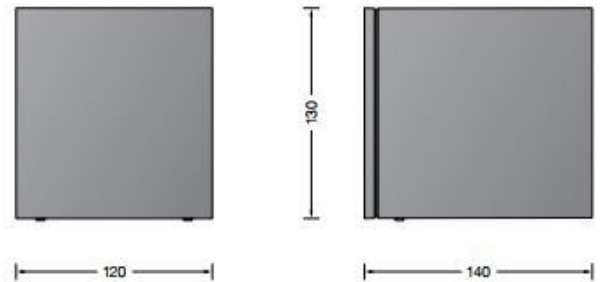

For all sales and technical enquiries, please contact:

+44 (0)114 263 4266

info@davidvillagelighting.co.uk

www.davidvillagelighting.co.uk