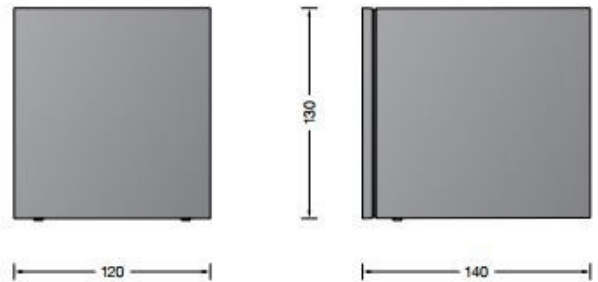

Bega 24371 Wall LED

LA4515

SOURCE: <https://www.davidvillagelighting.co.uk/product/Bega-24371-Wall-LED/17460>

PRODUCT DESCRIPTION

Bega 24371 wall available in a silver, graphite or white finish. Compact, efficient LED wall washers with shielded light source that emit their light in **two directions**. A reflector inside the housing directs the light of the LED glare-free onto the installation surface. They can be installed in any burning position on a wall.

Cast aluminium, aluminium and stainless steel. Safety glass. Reflector made of pure anodised aluminium.

PRODUCT SPECIFICATION

Light Source: 19.6W, 3000K, 803 Lumens

IP Code: 64

Dimming: Non-dimmable.

For all sales and technical enquiries, please contact: