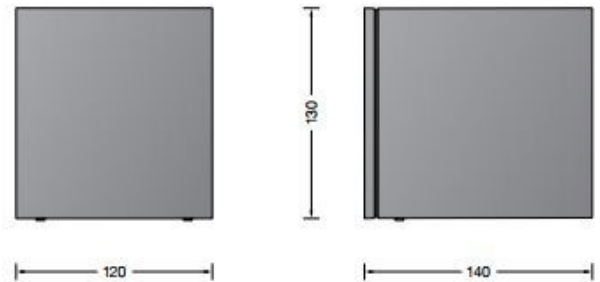

Bega 24371 Wall LED

LA4515

SOURCE: <https://www.davidvillagelighting.co.uk/product/Bega-24371-Wall-LED/17460>

PRODUCT DESCRIPTION

Bega 24371 wall available in a silver, graphite or white finish. Compact, efficient LED wall washers with shielded light source that emit their light in **two directions**. A reflector inside the housing directs the light of the LED glare-free onto the installation surface. They can be installed in any burning position on a wall.

Cast aluminium, aluminium and stainless steel. Safety glass. Reflector made of pure anodised aluminium.

PRODUCT SPECIFICATION

Light Source: 19.6W, 3000K, 803 Lumens

IP Code: 64

Dimming: Non-dimmable.

For all sales and technical enquiries, please contact: