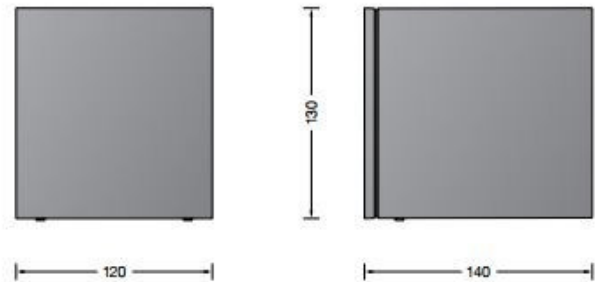

Bega 24371 Wall LED

LA4515

SOURCE: <https://www.davidvillagelighting.co.uk/product/Bega-24371-Wall-LED/17460>

PRODUCT DESCRIPTION

Bega 24371 wall available in a silver, graphite or white finish. Compact, efficient LED wall washers with shielded light source that emit their light in **two directions**. A reflector inside the housing directs the light of the LED glare-free onto the installation surface. They can be installed in any burning position on a wall.

Cast aluminium, aluminium and stainless steel. Safety glass. Reflector made of pure anodised aluminium.

PRODUCT SPECIFICATION

**Light Source:** 19.6W, 3000K, 803 Lumens

**IP Code:** 64

**Dimming:** Non-dimmable.