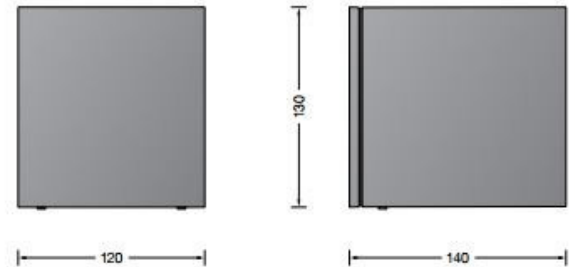

Bega 24370 Wall LED

LA4514

SOURCE: <https://www.davidvillagelighting.co.uk/product/Bega-24370-Wall-LED/17459>

**PRODUCT DESCRIPTION**

Bega 24370 wall available in a silver, graphite or white finish. Compact, efficient LED wall washer with shielded light source that emits light in **one direction**. A reflector inside the housing directs the light of the LED glare-free onto the installation surface. They can be installed in any burning position on a wall.

Cast aluminium, aluminium and stainless steel. Safety glass. Reflector made of pure anodised aluminium.

**PRODUCT SPECIFICATION**

**Light Source:** 10W, 3000K, 419 Lumens

**IP Code:** 64

**Dimming:** Non-dimmable