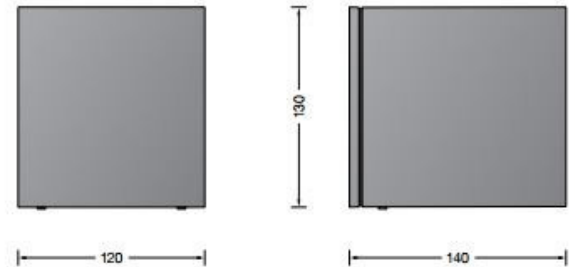

Bega 24370 Wall LED

LA4514

SOURCE: <https://www.davidvillagelighting.co.uk/product/Bega-24370-Wall-LED/17459>

PRODUCT DESCRIPTION

Bega 24370 wall available in a silver, graphite or white finish. Compact, efficient LED wall washer with shielded light source that emits light in **one direction**. A reflector inside the housing directs the light of the LED glare-free onto the installation surface. They can be installed in any burning position on a wall.

Cast aluminium, aluminium and stainless steel. Safety glass. Reflector made of pure anodised aluminium.

PRODUCT SPECIFICATION

Light Source: 10W, 3000K, 419 Lumens

IP Code: 64

Dimming: Non-dimmable

For all sales and technical enquiries, please contact: