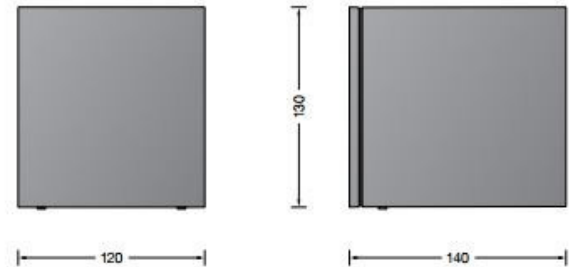

Bega 24370 Wall LED

LA4514

SOURCE: <https://www.davidvillagelighting.co.uk/product/Bega-24370-Wall-LED/17459>

PRODUCT DESCRIPTION

Bega 24370 wall available in a silver, graphite or white finish. Compact, efficient LED wall washer with shielded light source that emits light in **one direction**. A reflector inside the housing directs the light of the LED glare-free onto the installation surface. They can be installed in any burning position on a wall.

Cast aluminium, aluminium and stainless steel. Safety glass. Reflector made of pure anodised aluminium.

PRODUCT SPECIFICATION

Light Source: 10W, 3000K, 419 Lumens

IP Code: 64

Dimming: Non-dimmable

For all sales and technical enquiries, please contact: