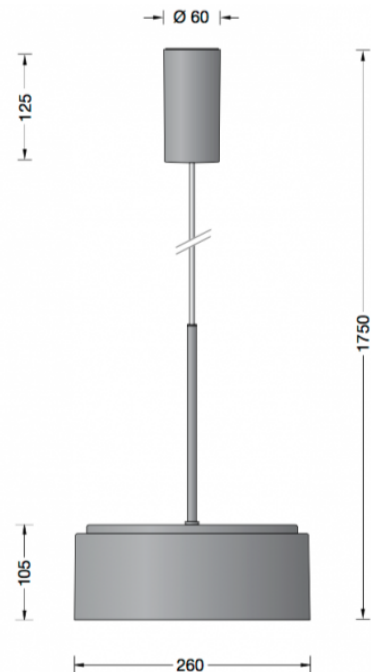

For all sales and technical enquiries, please contact:

+44 (0)114 263 4266

info@davidvillagelighting.co.uk

www.davidvillagelighting.co.uk