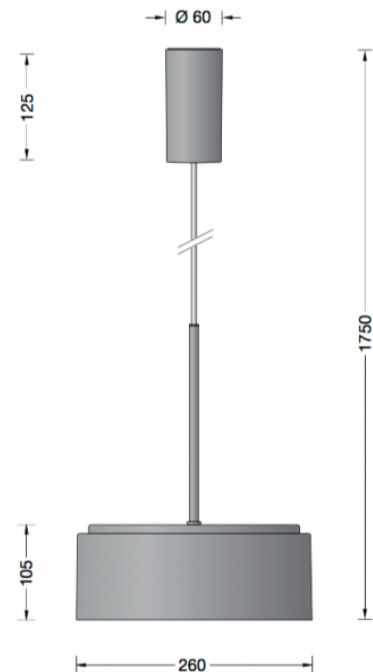

Collection LIMBURG

Limburg Studio Line 50999.6 Pendant Copper LED

LA4513

SOURCE: <https://www.davidvillagelighting.co.uk/product/Limburg-Studio-Line-509996-Pendant-Copper-LED/17458>

PRODUCT DESCRIPTION

Limburg 50246.6 Studio Line LED pendant in a matt copper finish. Hand-blown opal glass and metal housing for non-glare light directed downwards. The used LED technique offers durability and optimal light output with low power consumption at the same time.

Also available in DALI controllable - please contact us for more details.

PRODUCT SPECIFICATION

Light Source: 15.5W, 3000K, 1009 Lumens

Dimming: Non-dimmable.

For all sales and technical enquiries, please contact: