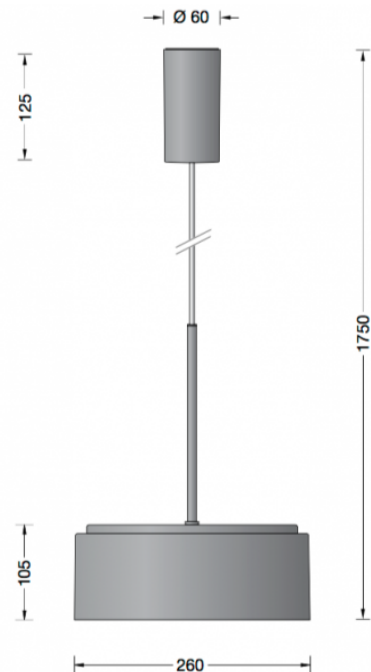

Collection LIMBURG

Limburg Studio Line 50999.6 Pendant Copper LED

LA4513

SOURCE: <https://www.davidvillagelighting.co.uk/product/Limburg-Studio-Line-509996-Pendant-Copper-LED/17458>

PRODUCT DESCRIPTION

Limburg 50246.6 Studio Line LED pendant in a matt copper finish. Hand-blown opal glass and metal housing for non-glare light directed downwards. The used LED technique offers durability and optimal light output with low power consumption at the same time.

Also available in DALI controllable - please contact us for more details.

PRODUCT SPECIFICATION

Light Source: 15.5W, 3000K, 1009 Lumens

Dimming: Non-dimmable.

For all sales and technical enquiries, please contact: