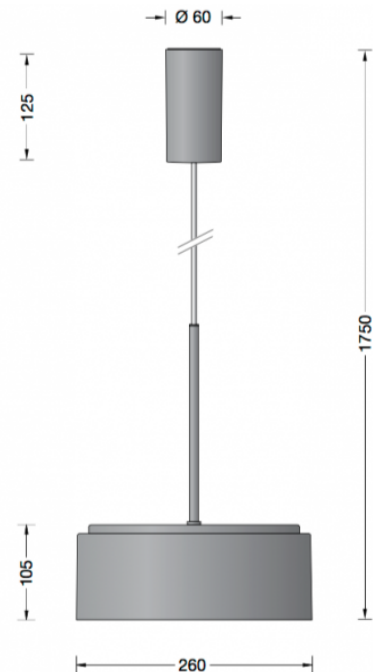

Collection LIMBURG

Limburg Studio Line 50999.4 Pendant Brass LED

LA4512

SOURCE: <https://www.davidvillagelighting.co.uk/product/Limburg-Studio-Line-509994-Pendant-Brass-LED/17457>

PRODUCT DESCRIPTION

Limburg 50246.4 Studio Line LED pendant in a matt brass finish. Hand-blown opal glass and metal housing for non-glare light directed downwards. The used LED technique offers durability and optimal light output with low power consumption at the same time.

Also available in DALI controllable - please contact us for more details.

PRODUCT SPECIFICATION

Light Source: 15.5W, 3000K, 1030 Lumens

Dimming: Non-dimmable.

For all sales and technical enquiries, please contact: