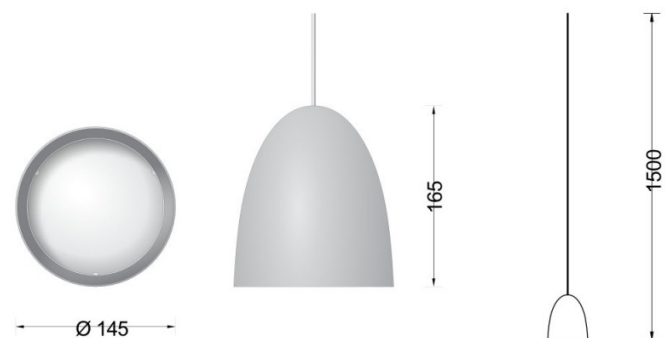

Collection LIMBURG

Limburg Studio Line 50952.6 Pendant Copper LED

LA4510

SOURCE: <https://www.davidvillagelighting.co.uk/product/Limburg-Studio-Line-509526-Pendant-Copper-LED/17455>

PRODUCT DESCRIPTION

Limburg 50952.6 Studio Line pendant LED in a matt copper finish. Hand-blown opal glass and metal housing for non-glare light directed downwards. The used LED technique offers durability and optimal light output with low power consumption at the same time.

PRODUCT SPECIFICATION

Light Source: 12.3W, 3000K, 685lumens

IP Code: 20

Dimming: Non-dimmable.

Dimensions: 14.5 cm width
17 cm height
14.5 cm height

For all sales and technical enquiries, please contact:

+44 (0)114 263 4266