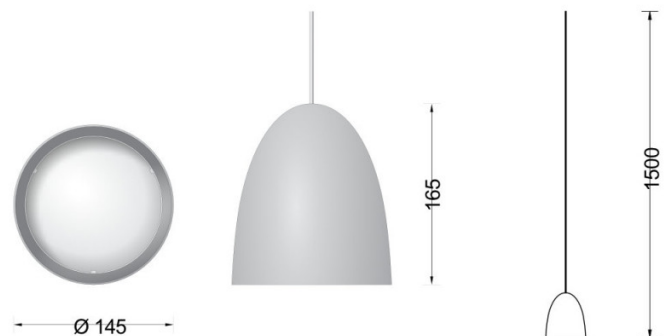

Collection LIMBURG

Limburg Studio Line 50952.6 Pendant Copper LED

LA4510

SOURCE: <https://www.davidvillagelighting.co.uk/product/Limburg-Studio-Line-509526-Pendant-Copper-LED/17455>

PRODUCT DESCRIPTION

Limburg 50952.6 Studio Line pendant LED in a matt copper finish. Hand-blown opal glass and metal housing for non-glare light directed downwards. The used LED technique offers durability and optimal light output with low power consumption at the same time.

PRODUCT SPECIFICATION

Light Source: 12.3W, 3000K, 685lumens

IP Code: 20

Dimming: Non-dimmable.

Dimensions: 14.5 cm width
17 cm height
14.5 cm height

For all sales and technical enquiries, please contact:

+44 (0)114 263 4266