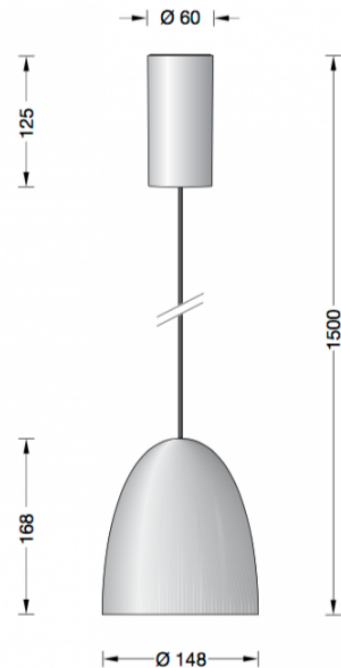

Collection LIMBURG

Limburg Studio Line 50952.4 Pendant Brass LED

LA4509

SOURCE: <https://www.davidvillagelighting.co.uk/product/Limburg-Studio-Line-509524-Pendant-Brass-LED/17454>

PRODUCT DESCRIPTION

Limburg 56614.4 Studio Line pendant LED in a matt brass finish. Hand-blown opal glass and metal housing for non-glare light directed downwards. The used LED technique offers durability and optimal light output with low power consumption at the same time.

Also available in DALI controllable - please contact us for more details.

PRODUCT SPECIFICATION

Light Source: 12.3W, 3000K, 735 Lumens

Dimming: Non-dimmable.

For all sales and technical enquiries, please contact: