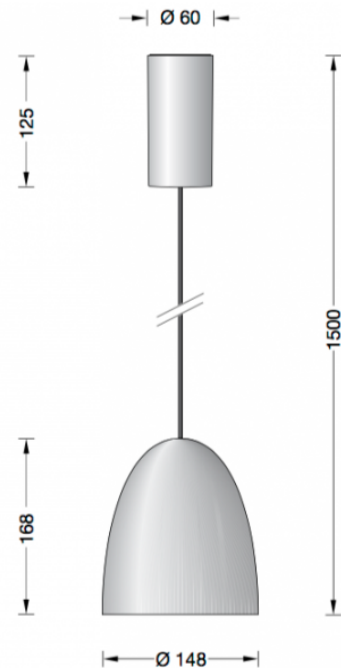

For all sales and technical enquiries, please contact:

+44 (0)114 263 4266

info@davidvillagelighting.co.uk

www.davidvillagelighting.co.uk