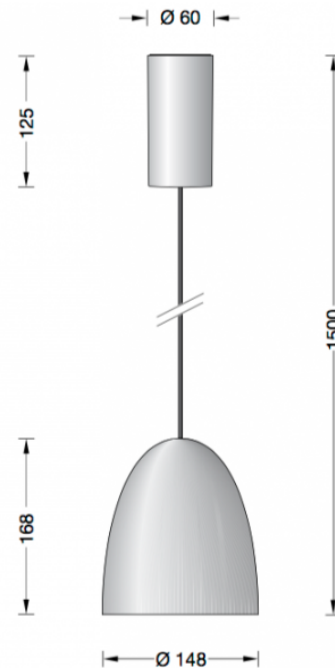

Collection LIMBURG

Limburg Studio Line 50952.4 Pendant Brass LED

LA4509

SOURCE: <https://www.davidvillagelighting.co.uk/product/Limburg-Studio-Line-509524-Pendant-Brass-LED/17454>

PRODUCT DESCRIPTION

Limburg 56614.4 Studio Line pendant LED in a matt brass finish. Hand-blown opal glass and metal housing for non-glare light directed downwards. The used LED technique offers durability and optimal light output with low power consumption at the same time.

Also available in DALI controllable - please contact us for more details.

PRODUCT SPECIFICATION

Light Source: 12.3W, 3000K, 735 Lumens

Dimming: Non-dimmable.

For all sales and technical enquiries, please contact: