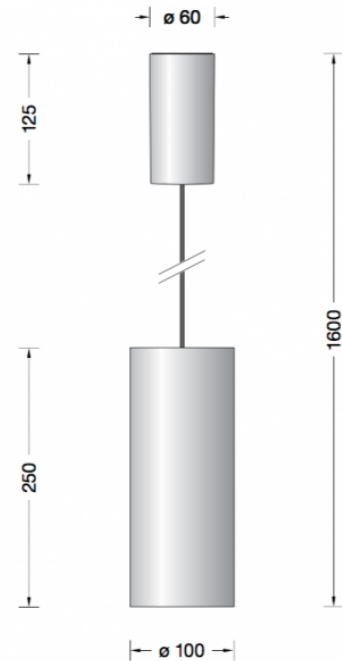

For all sales and technical enquiries, please contact:

+44 (0)114 263 4266

info@davidvillagelighting.co.uk

www.davidvillagelighting.co.uk